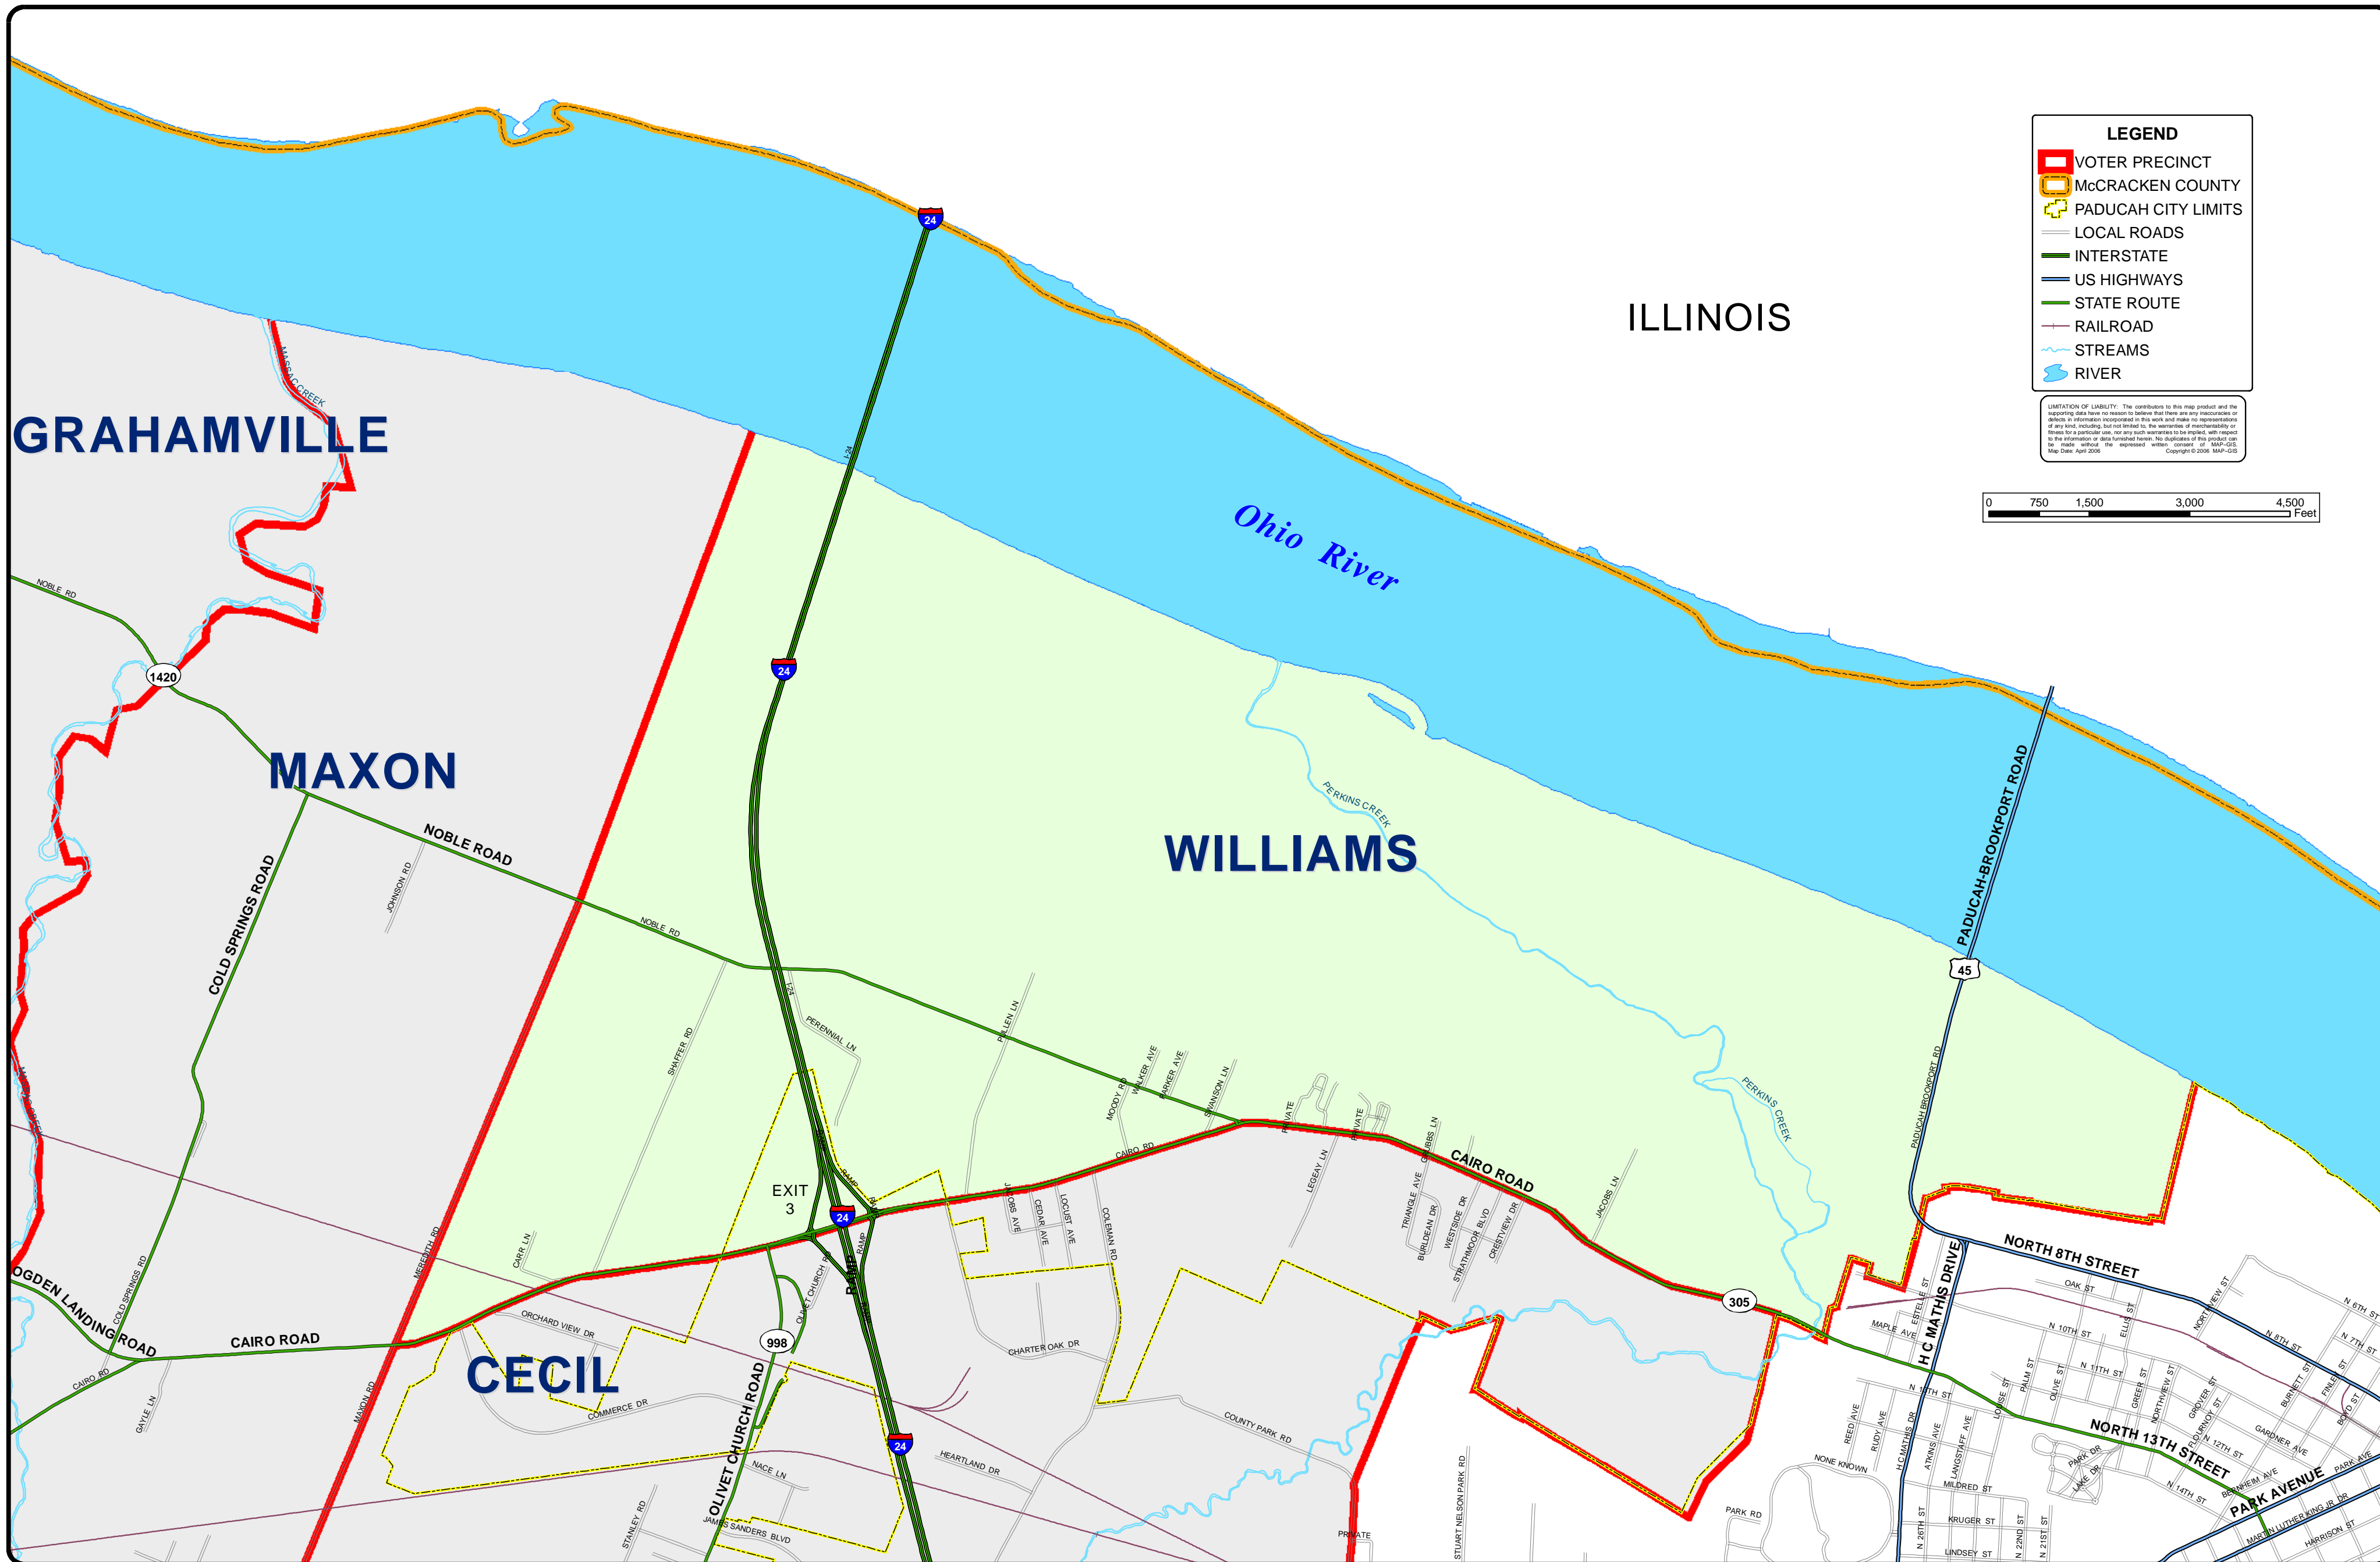

McCRACKEN COUNTY KENTUCKY 2006 VOTER PRECINCT MAP - WILLIAMS -

LEGEND

- VOTER PRECINCT
- McCRACKEN COUNTY
- PADUCAH CITY LIMITS
- LOCAL ROADS
- INTERSTATE
- US HIGHWAYS
- STATE ROUTE
- RAILROAD
- STREAMS
- RIVER

LIMITATION OF LIABILITY: The contributors to this map product and the supporting data have no reason to believe that there are any inaccuracies or omissions in the information incorporated in this work and make no representation or warranty of any kind, including, but not limited to, the warranty of merchantability or fitness for a particular use, nor any such warranties to be implied with respect to the information or data furnished herein. No duplicate of this product can be made without the expressed written consent of MAP-GIS. Map Date: April 2006. Copyright © 2006 MAP-GIS.