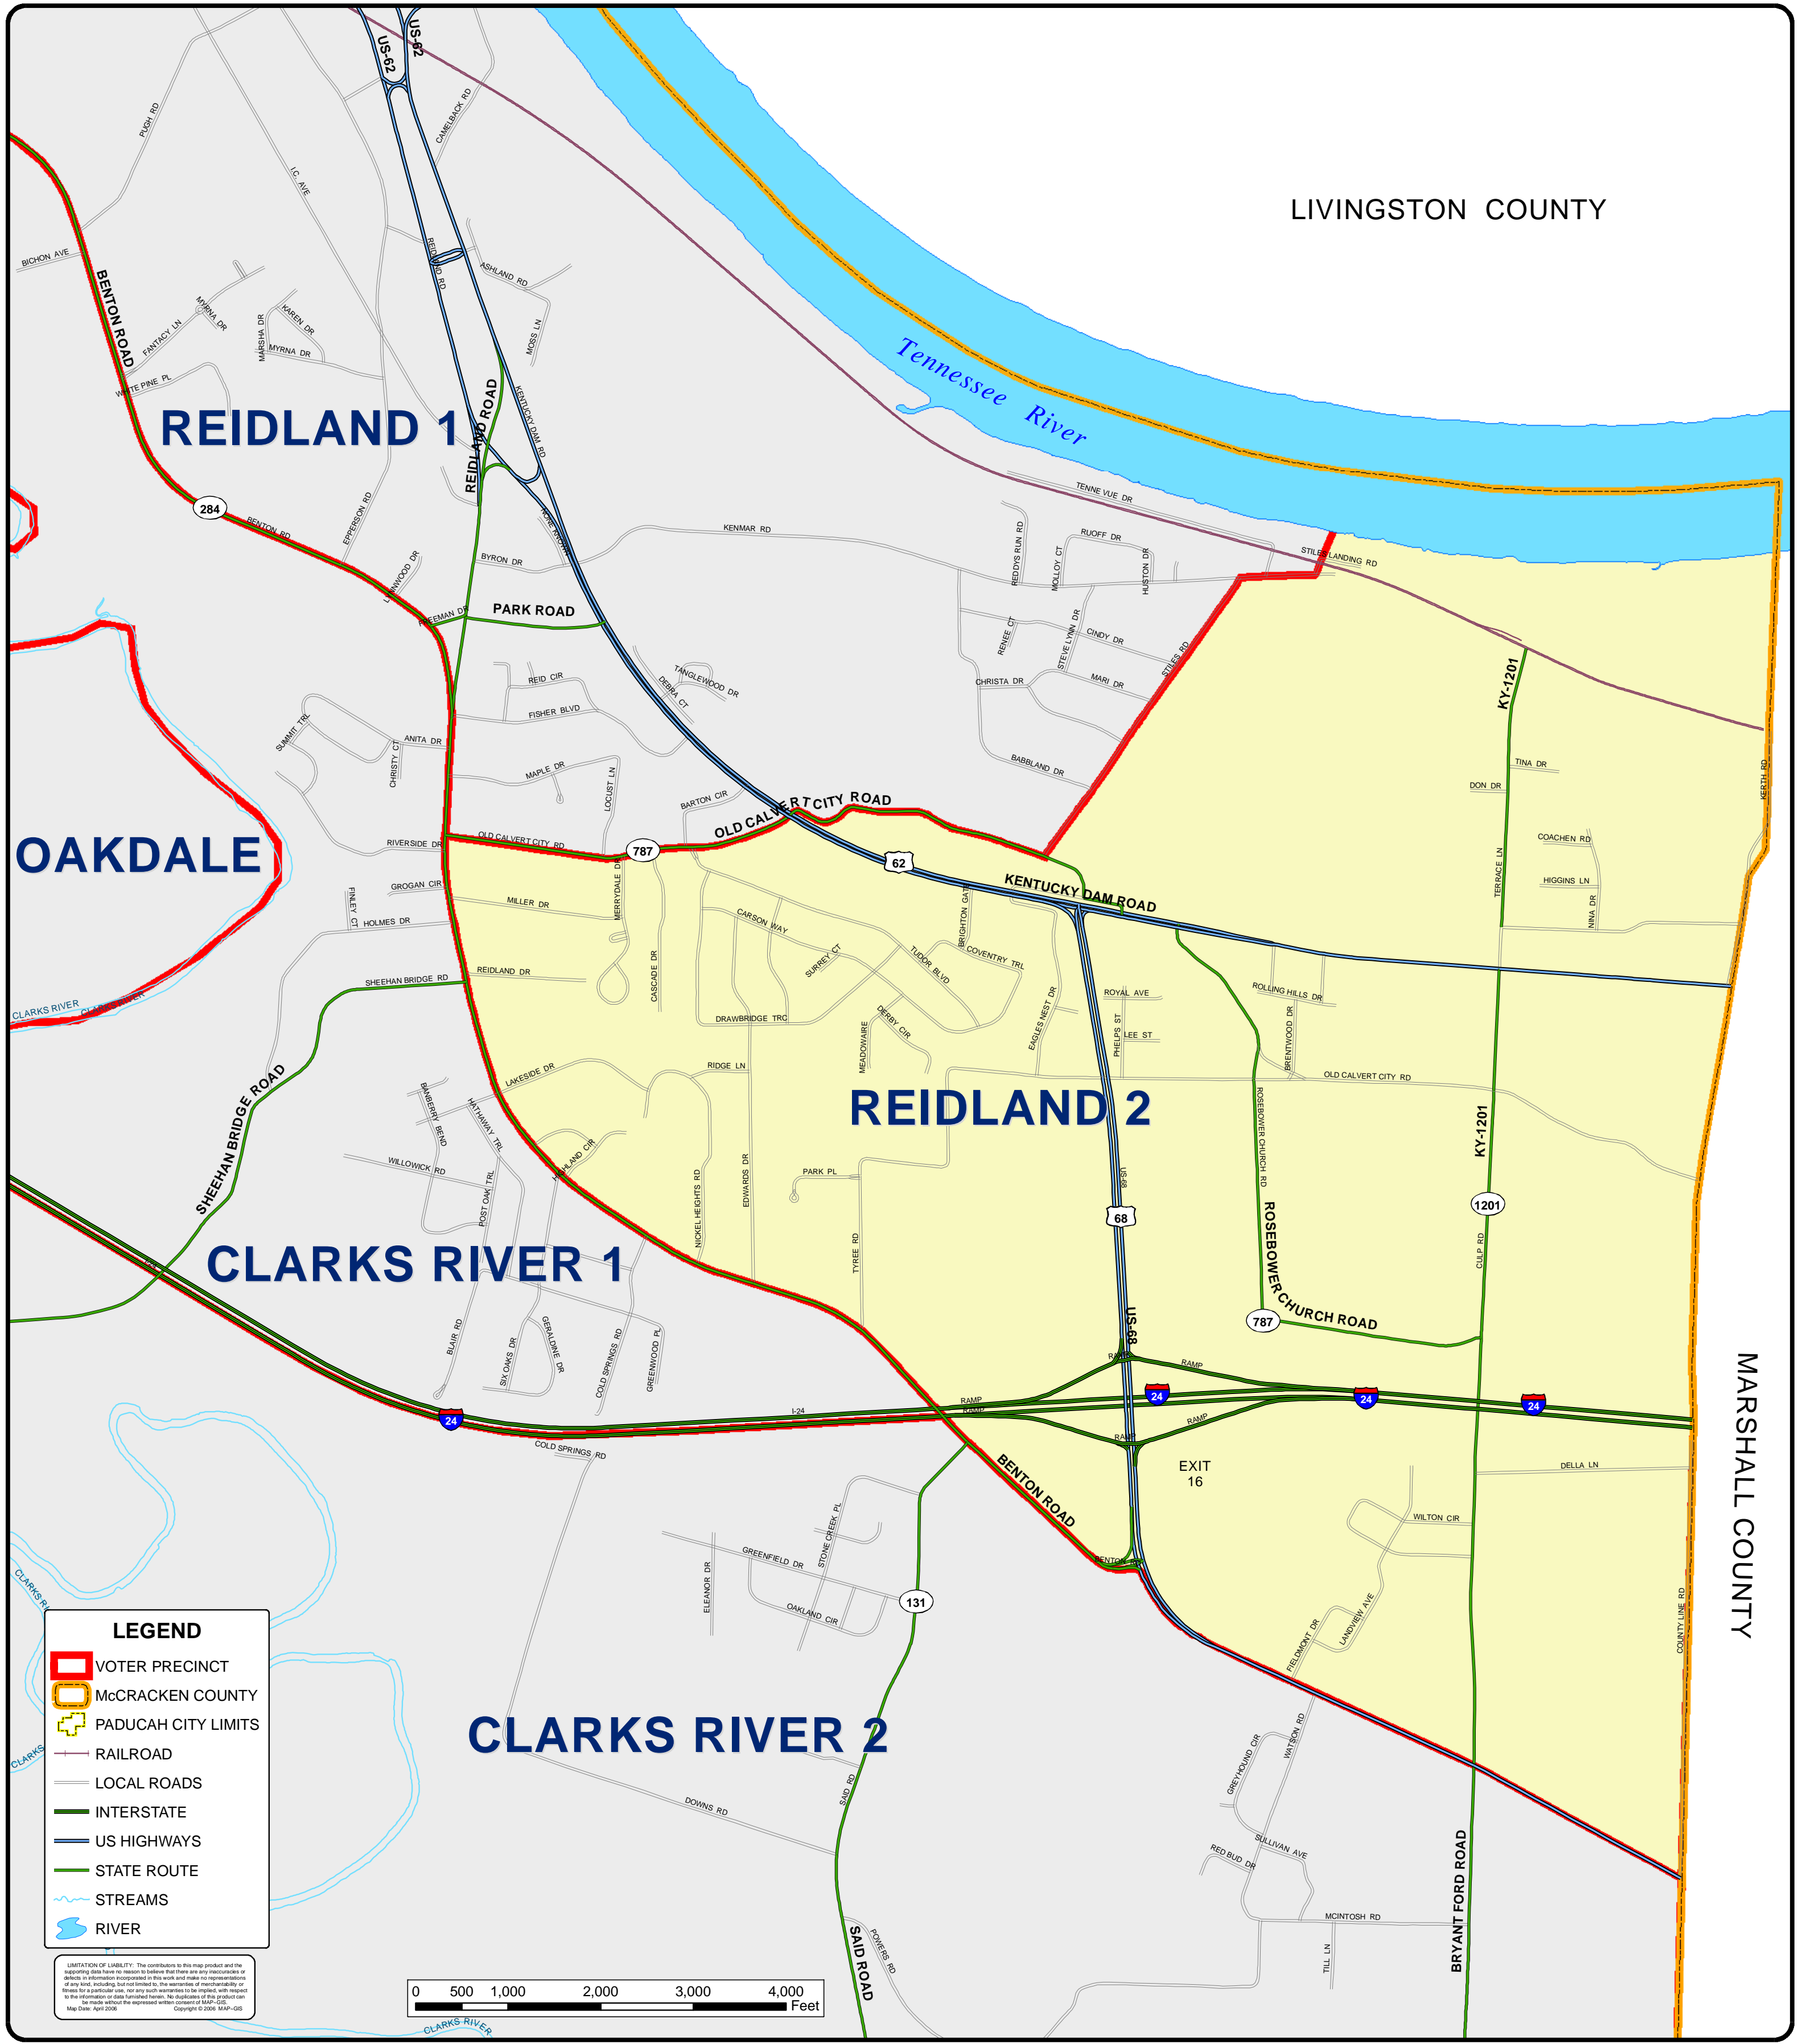

McCRACKEN COUNTY KENTUCKY

2006 VOTER PRECINCT MAP - REIDLAND 2 -

LIVINGSTON COUNTY

MARSHALL COUNTY

REIDLAND 1

OAKDALE

REIDLAND 2

CLARKS RIVER 1

CLARKS RIVER 2

LEGEND

- VOTER PRECINCT
- McCRACKEN COUNTY
- PADUCAH CITY LIMITS
- RAILROAD
- LOCAL ROADS
- INTERSTATE
- US HIGHWAYS
- STATE ROUTE
- STREAMS
- RIVER