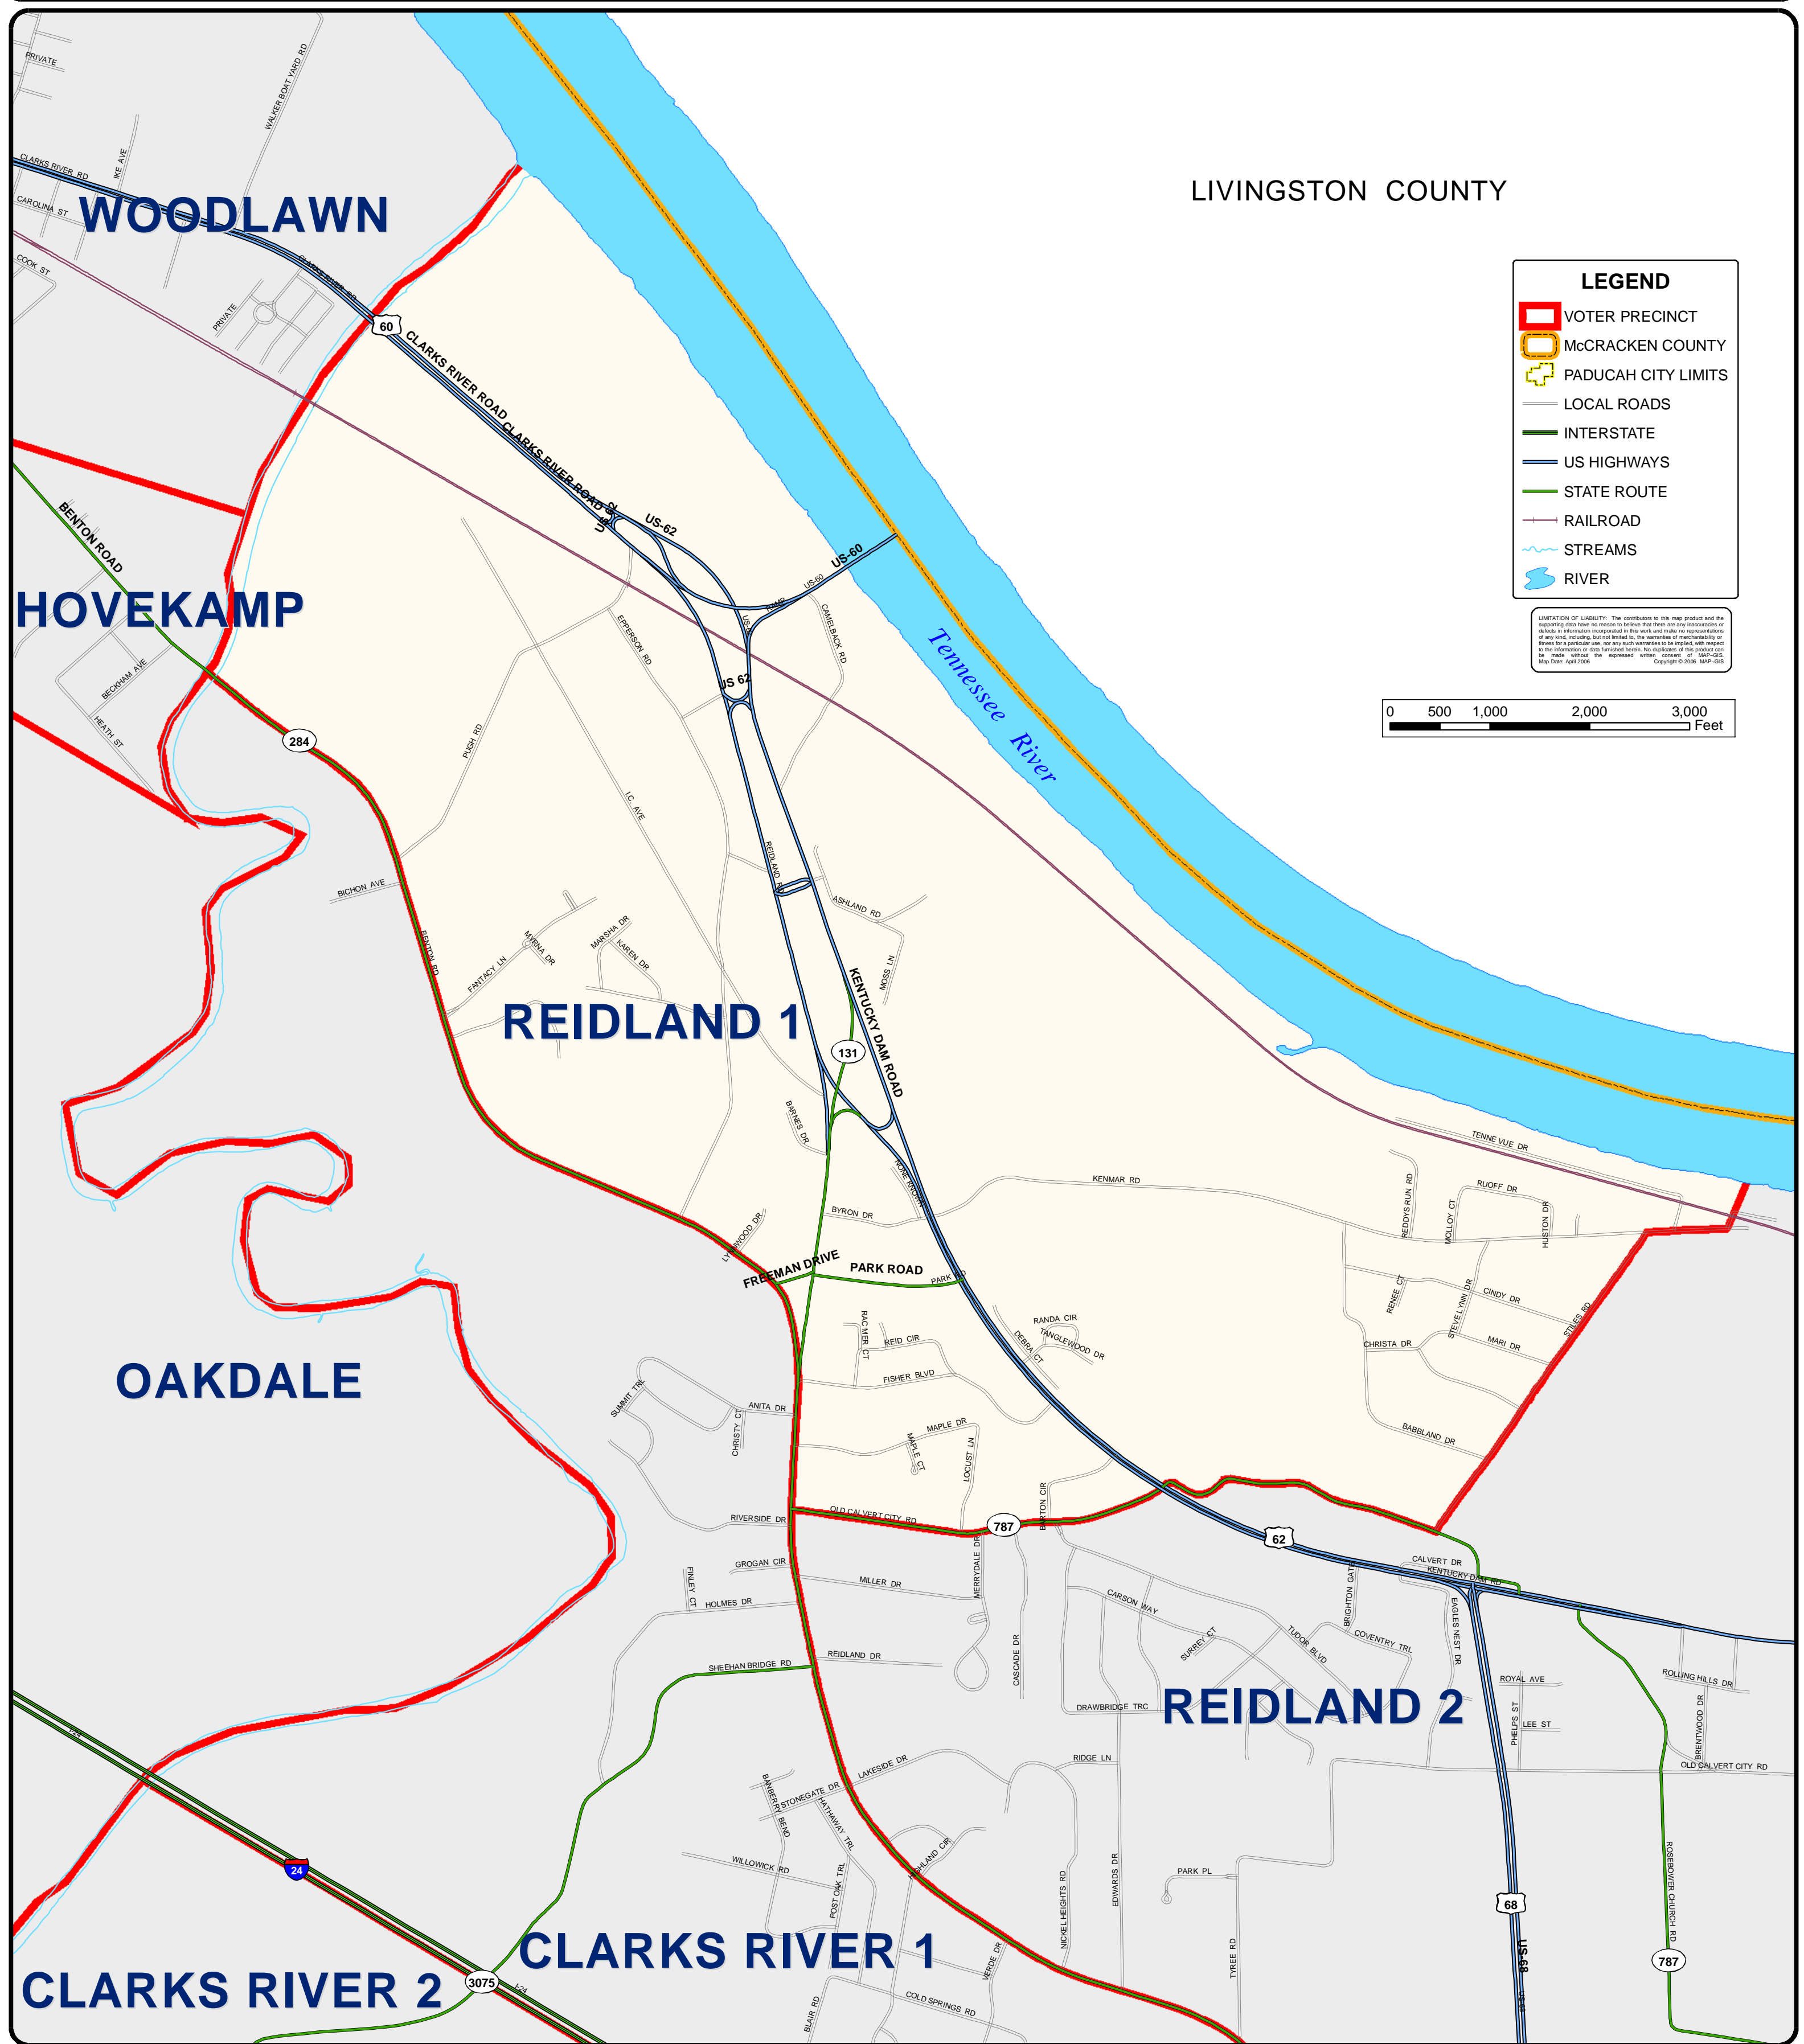

McCRACKEN COUNTY KENTUCKY

2006 VOTER PRECINCT MAP - REIDLAND 1 -

LIVINGSTON COUNTY

LEGEND

- VOTER PRECINCT
- McCRACKEN COUNTY
- PADUCAH CITY LIMITS
- LOCAL ROADS
- INTERSTATE
- US HIGHWAYS
- STATE ROUTE
- RAILROAD
- STREAMS
- RIVER

LIABILITY OF LIABILITY: The contributor to this map product and the supporting data have no reason to believe that there are any inaccuracies or omissions in information incorporated in this map and make no representation of any kind, including, but not limited to, the warranty of merchantability or fitness for a particular use, nor any such warranties to be implied with respect to the information or data furnished herein. No duplicate of this product can be made without the expressed written consent of MAP-GIS. Map Date: April 2006. Copyright © 2006 MAP-GIS.