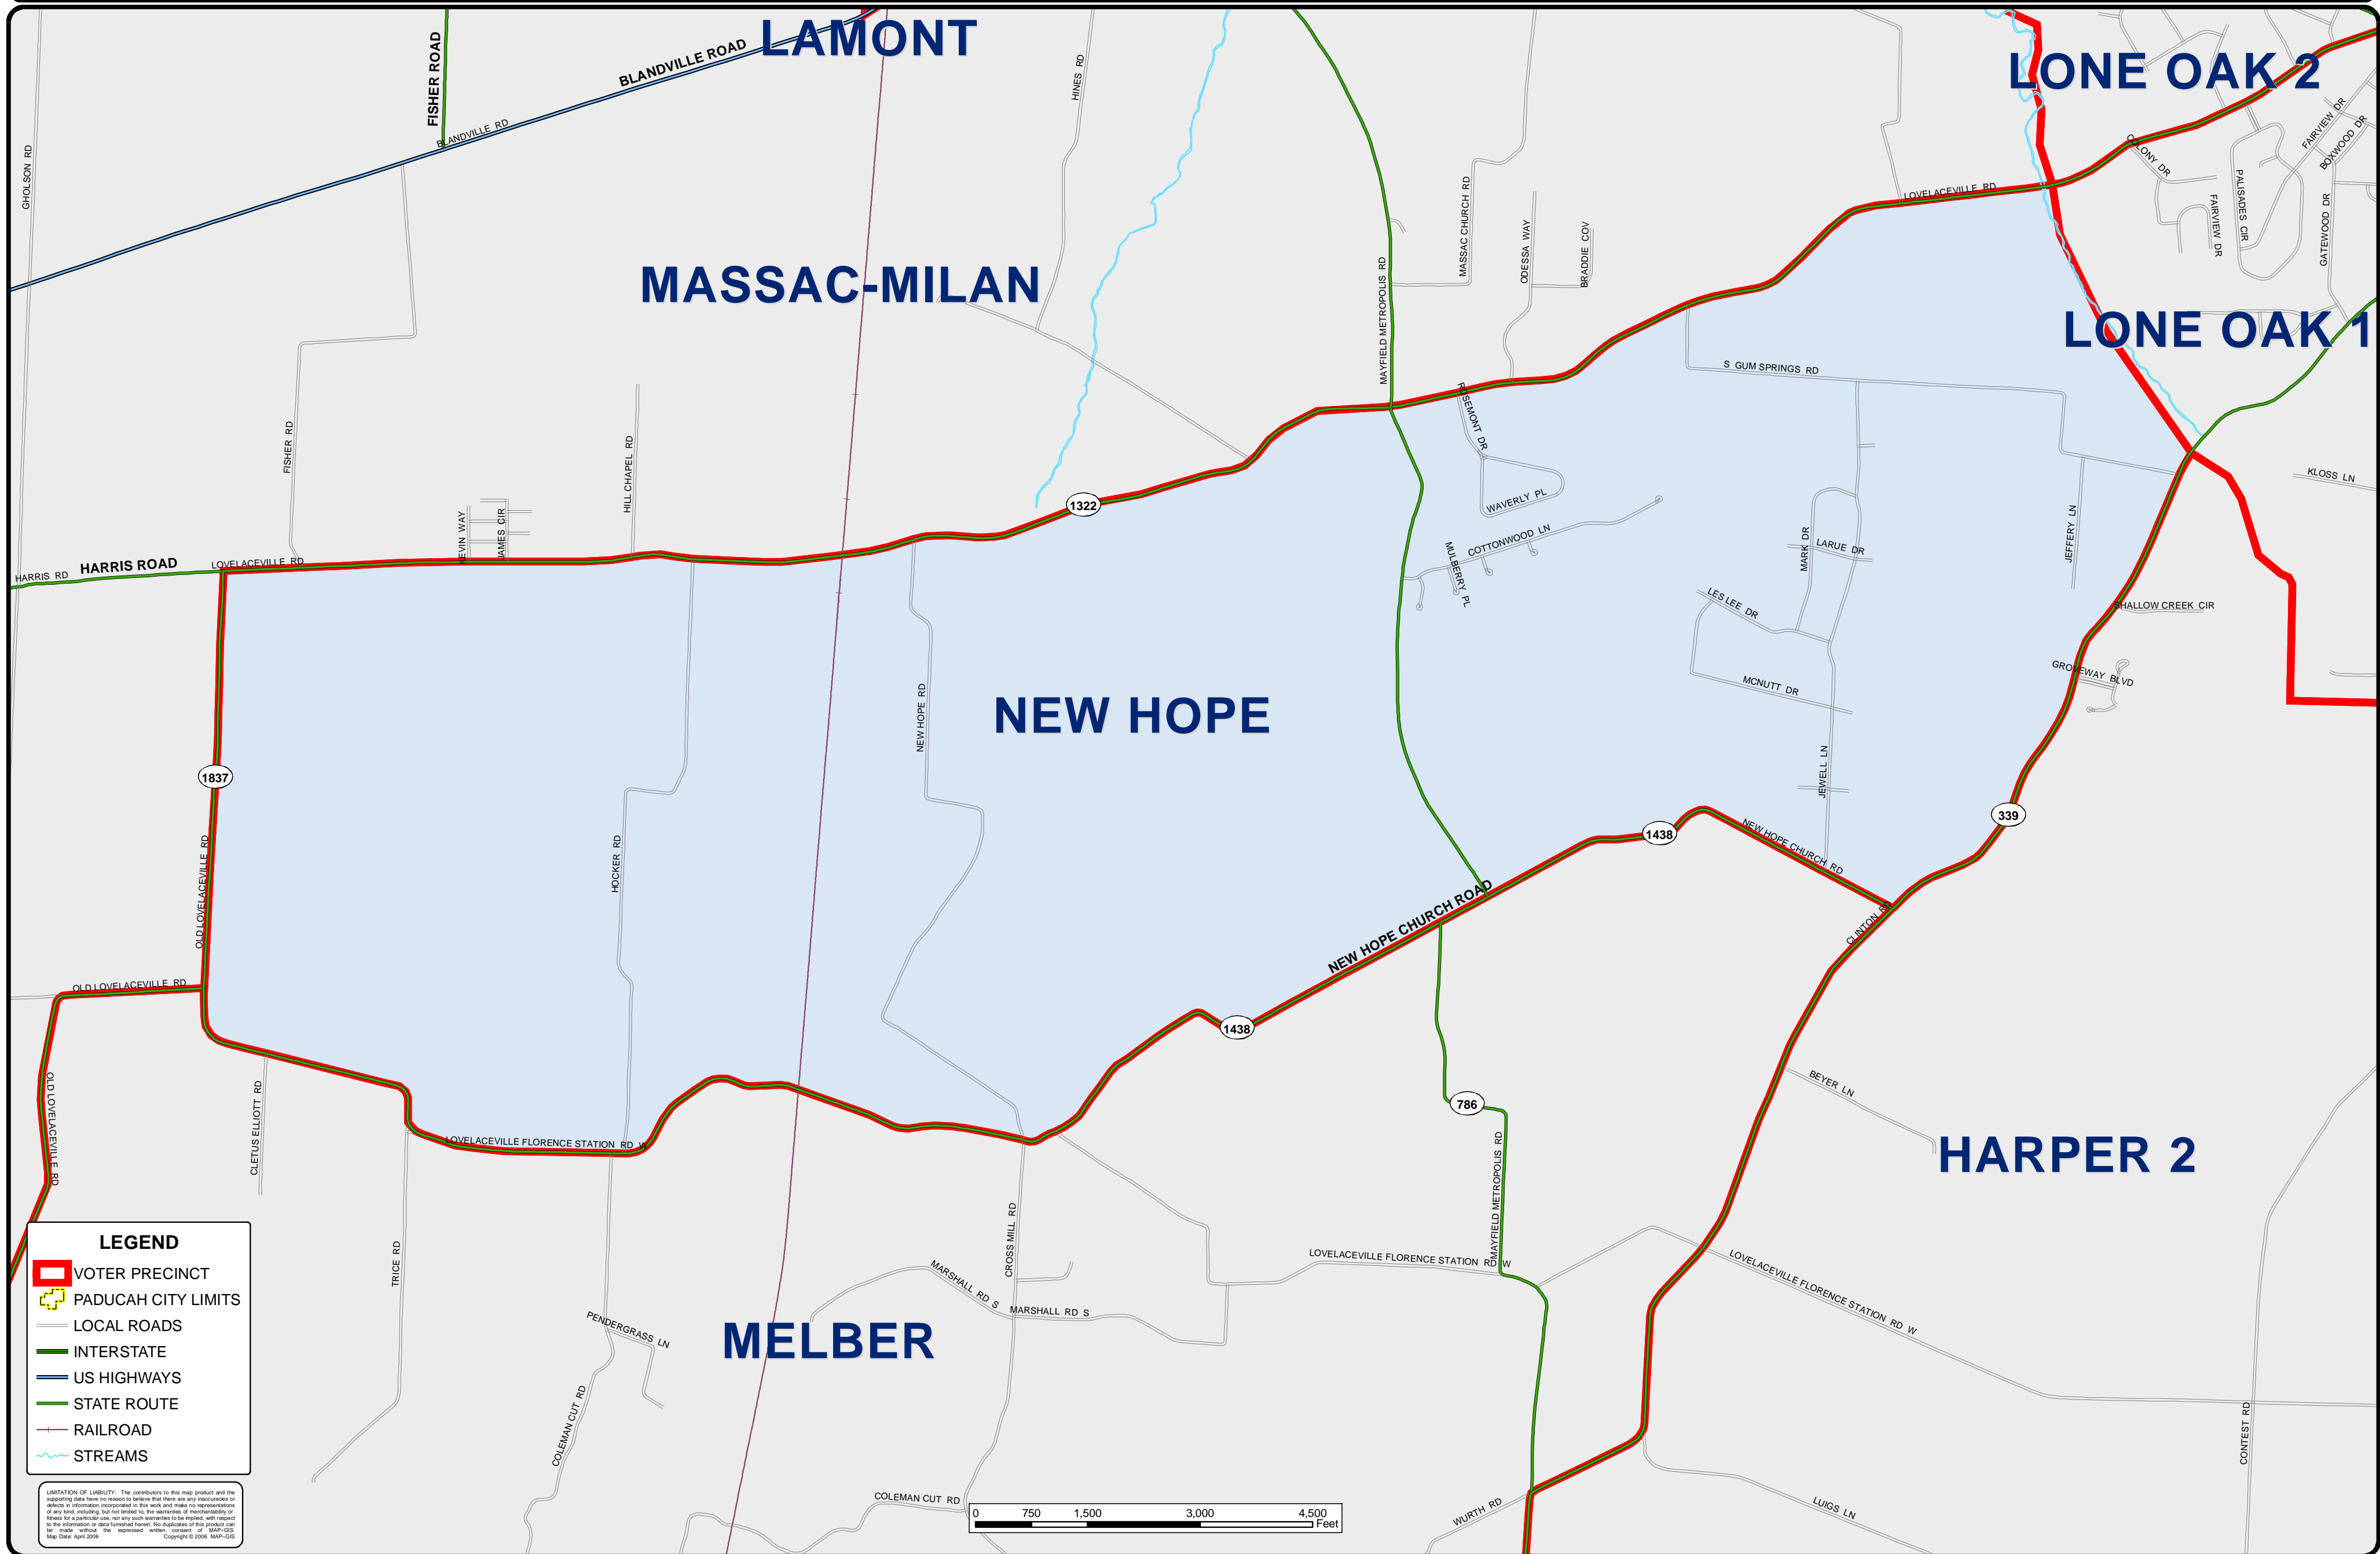

McCRACKEN COUNTY KENTUCKY 2006 VOTER PRECINCT MAP - NEW HOPE -

LEGEND

- VOTER PRECINCT
- PADUCAH CITY LIMITS
- LOCAL ROADS
- INTERSTATE
- US HIGHWAYS
- STATE ROUTE
- RAILROAD
- STREAMS