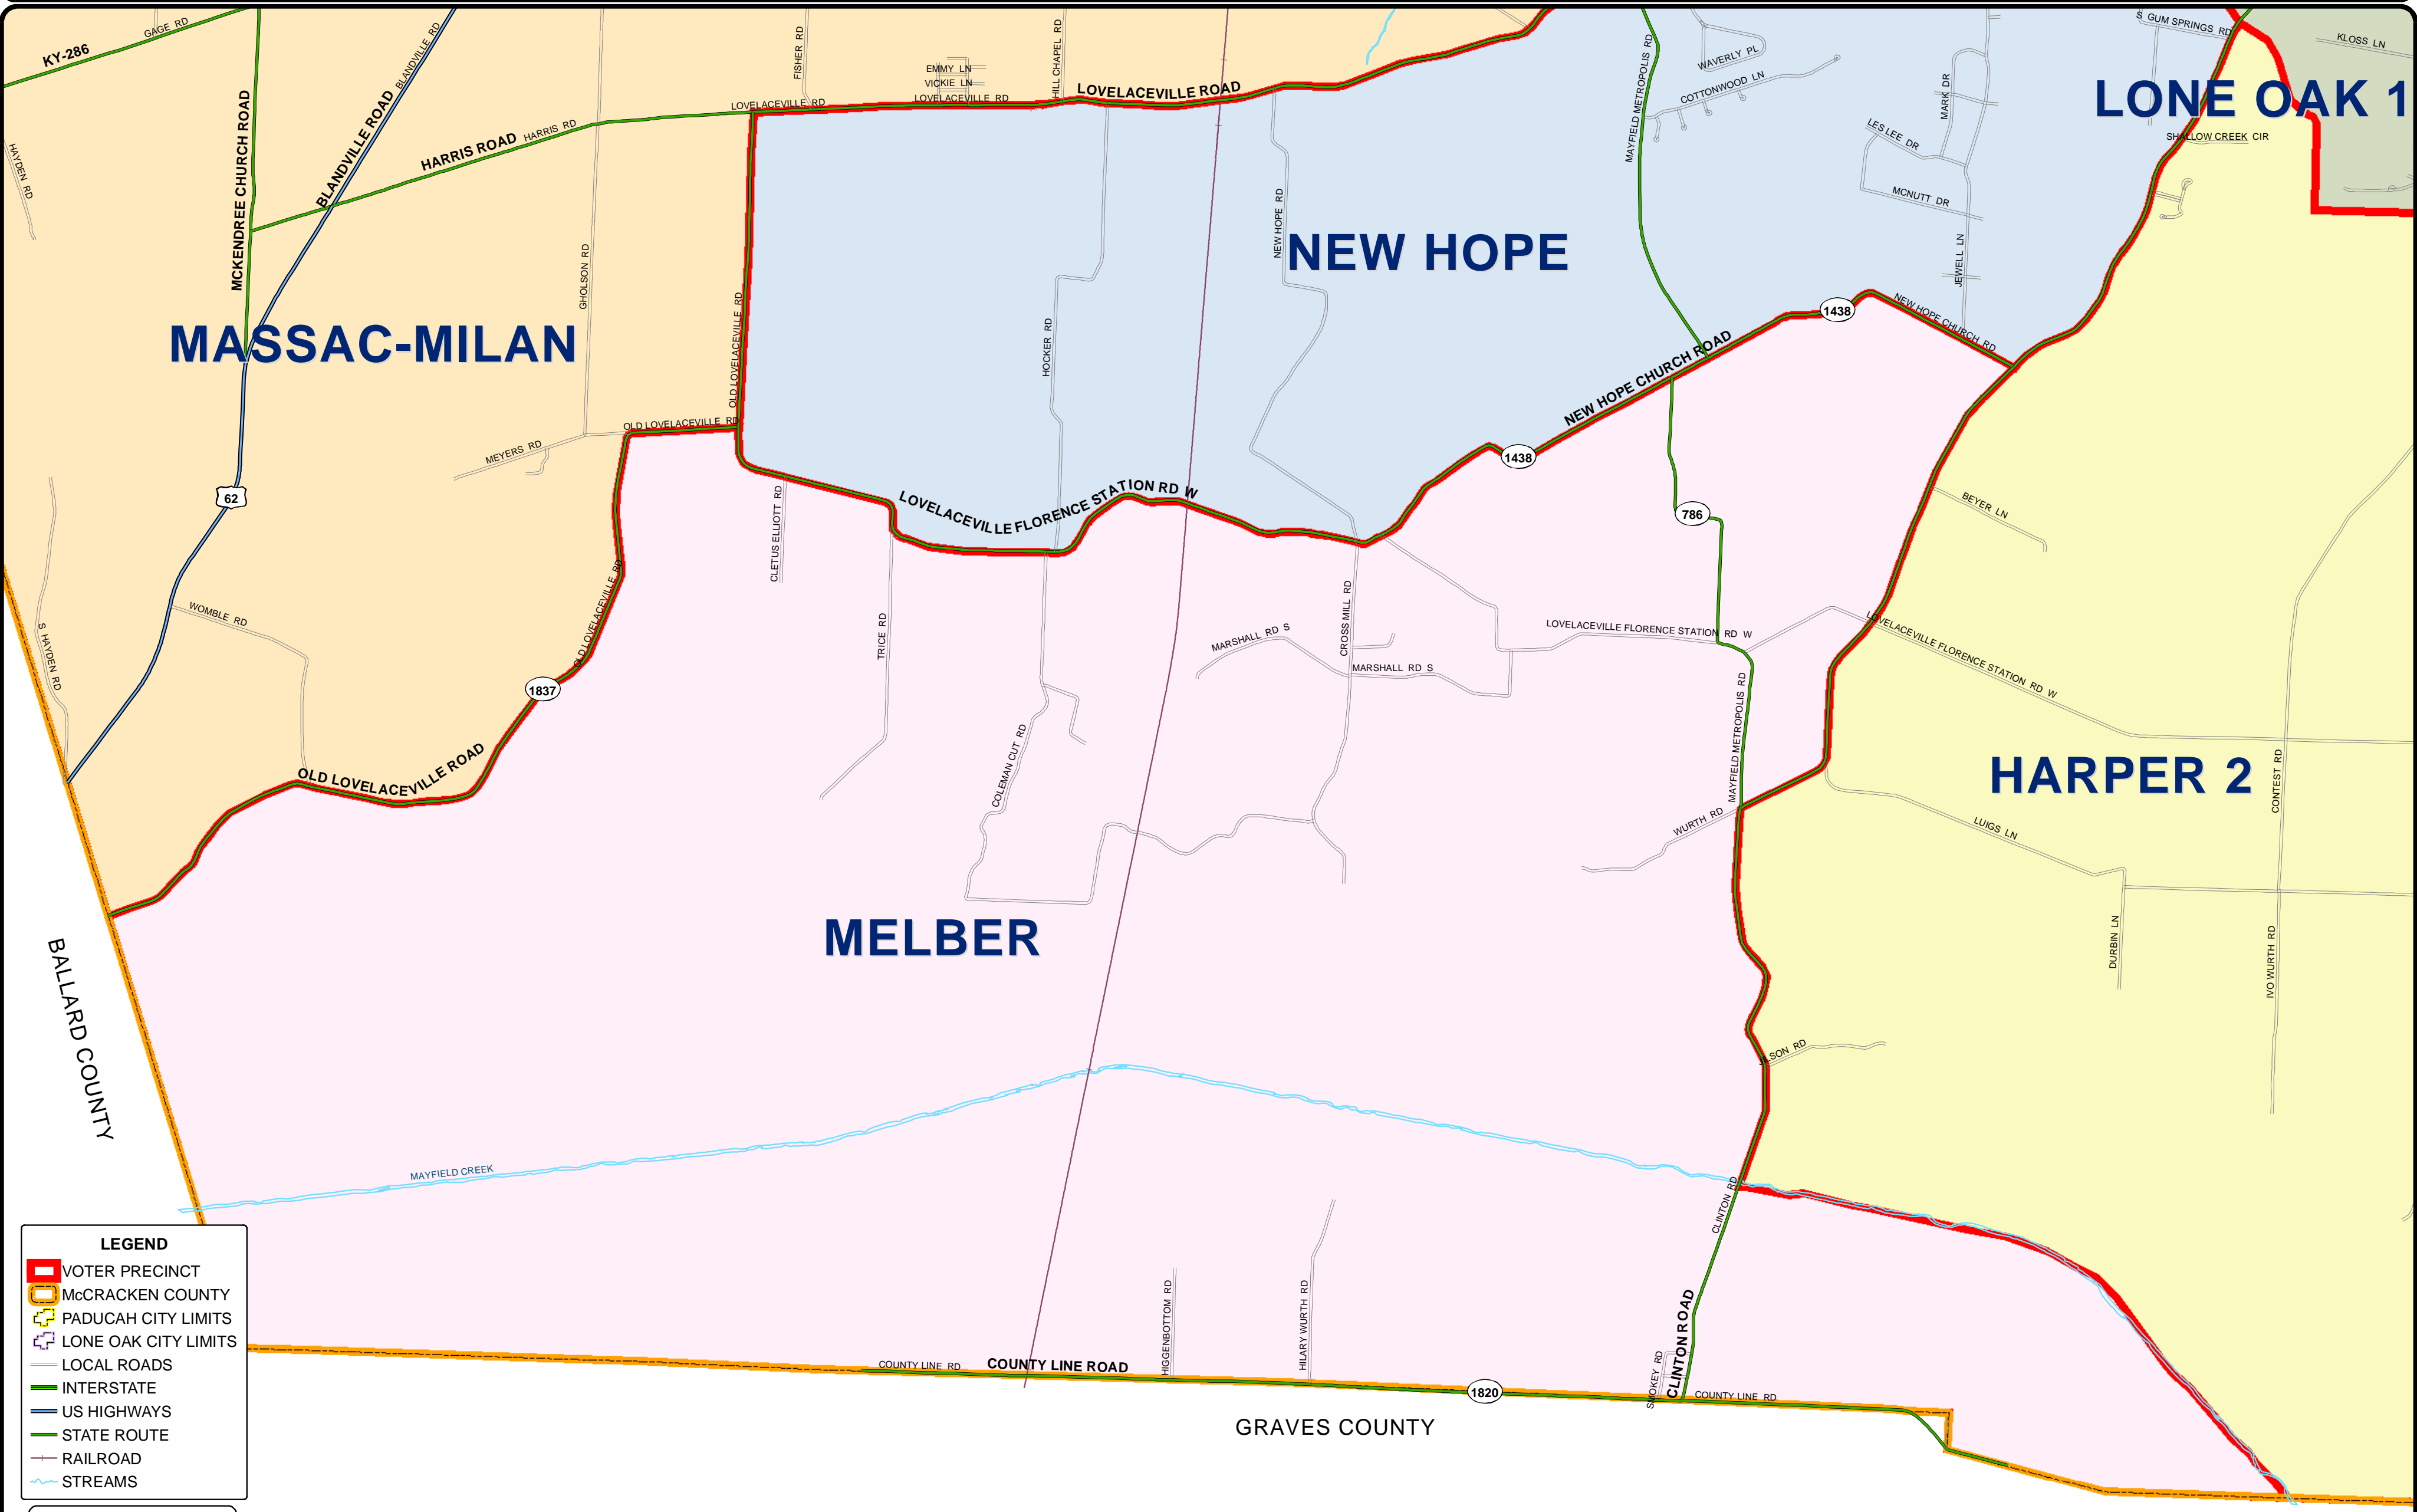

McCRACKEN COUNTY KENTUCKY 2006 VOTER PRECINCT MAP - MELBER -

LEGEND

- VOTER PRECINCT
- McCRACKEN COUNTY
- PADUCAH CITY LIMITS
- LONE OAK CITY LIMITS
- LOCAL ROADS
- INTERSTATE
- US HIGHWAYS
- STATE ROUTE
- RAILROAD
- STREAMS