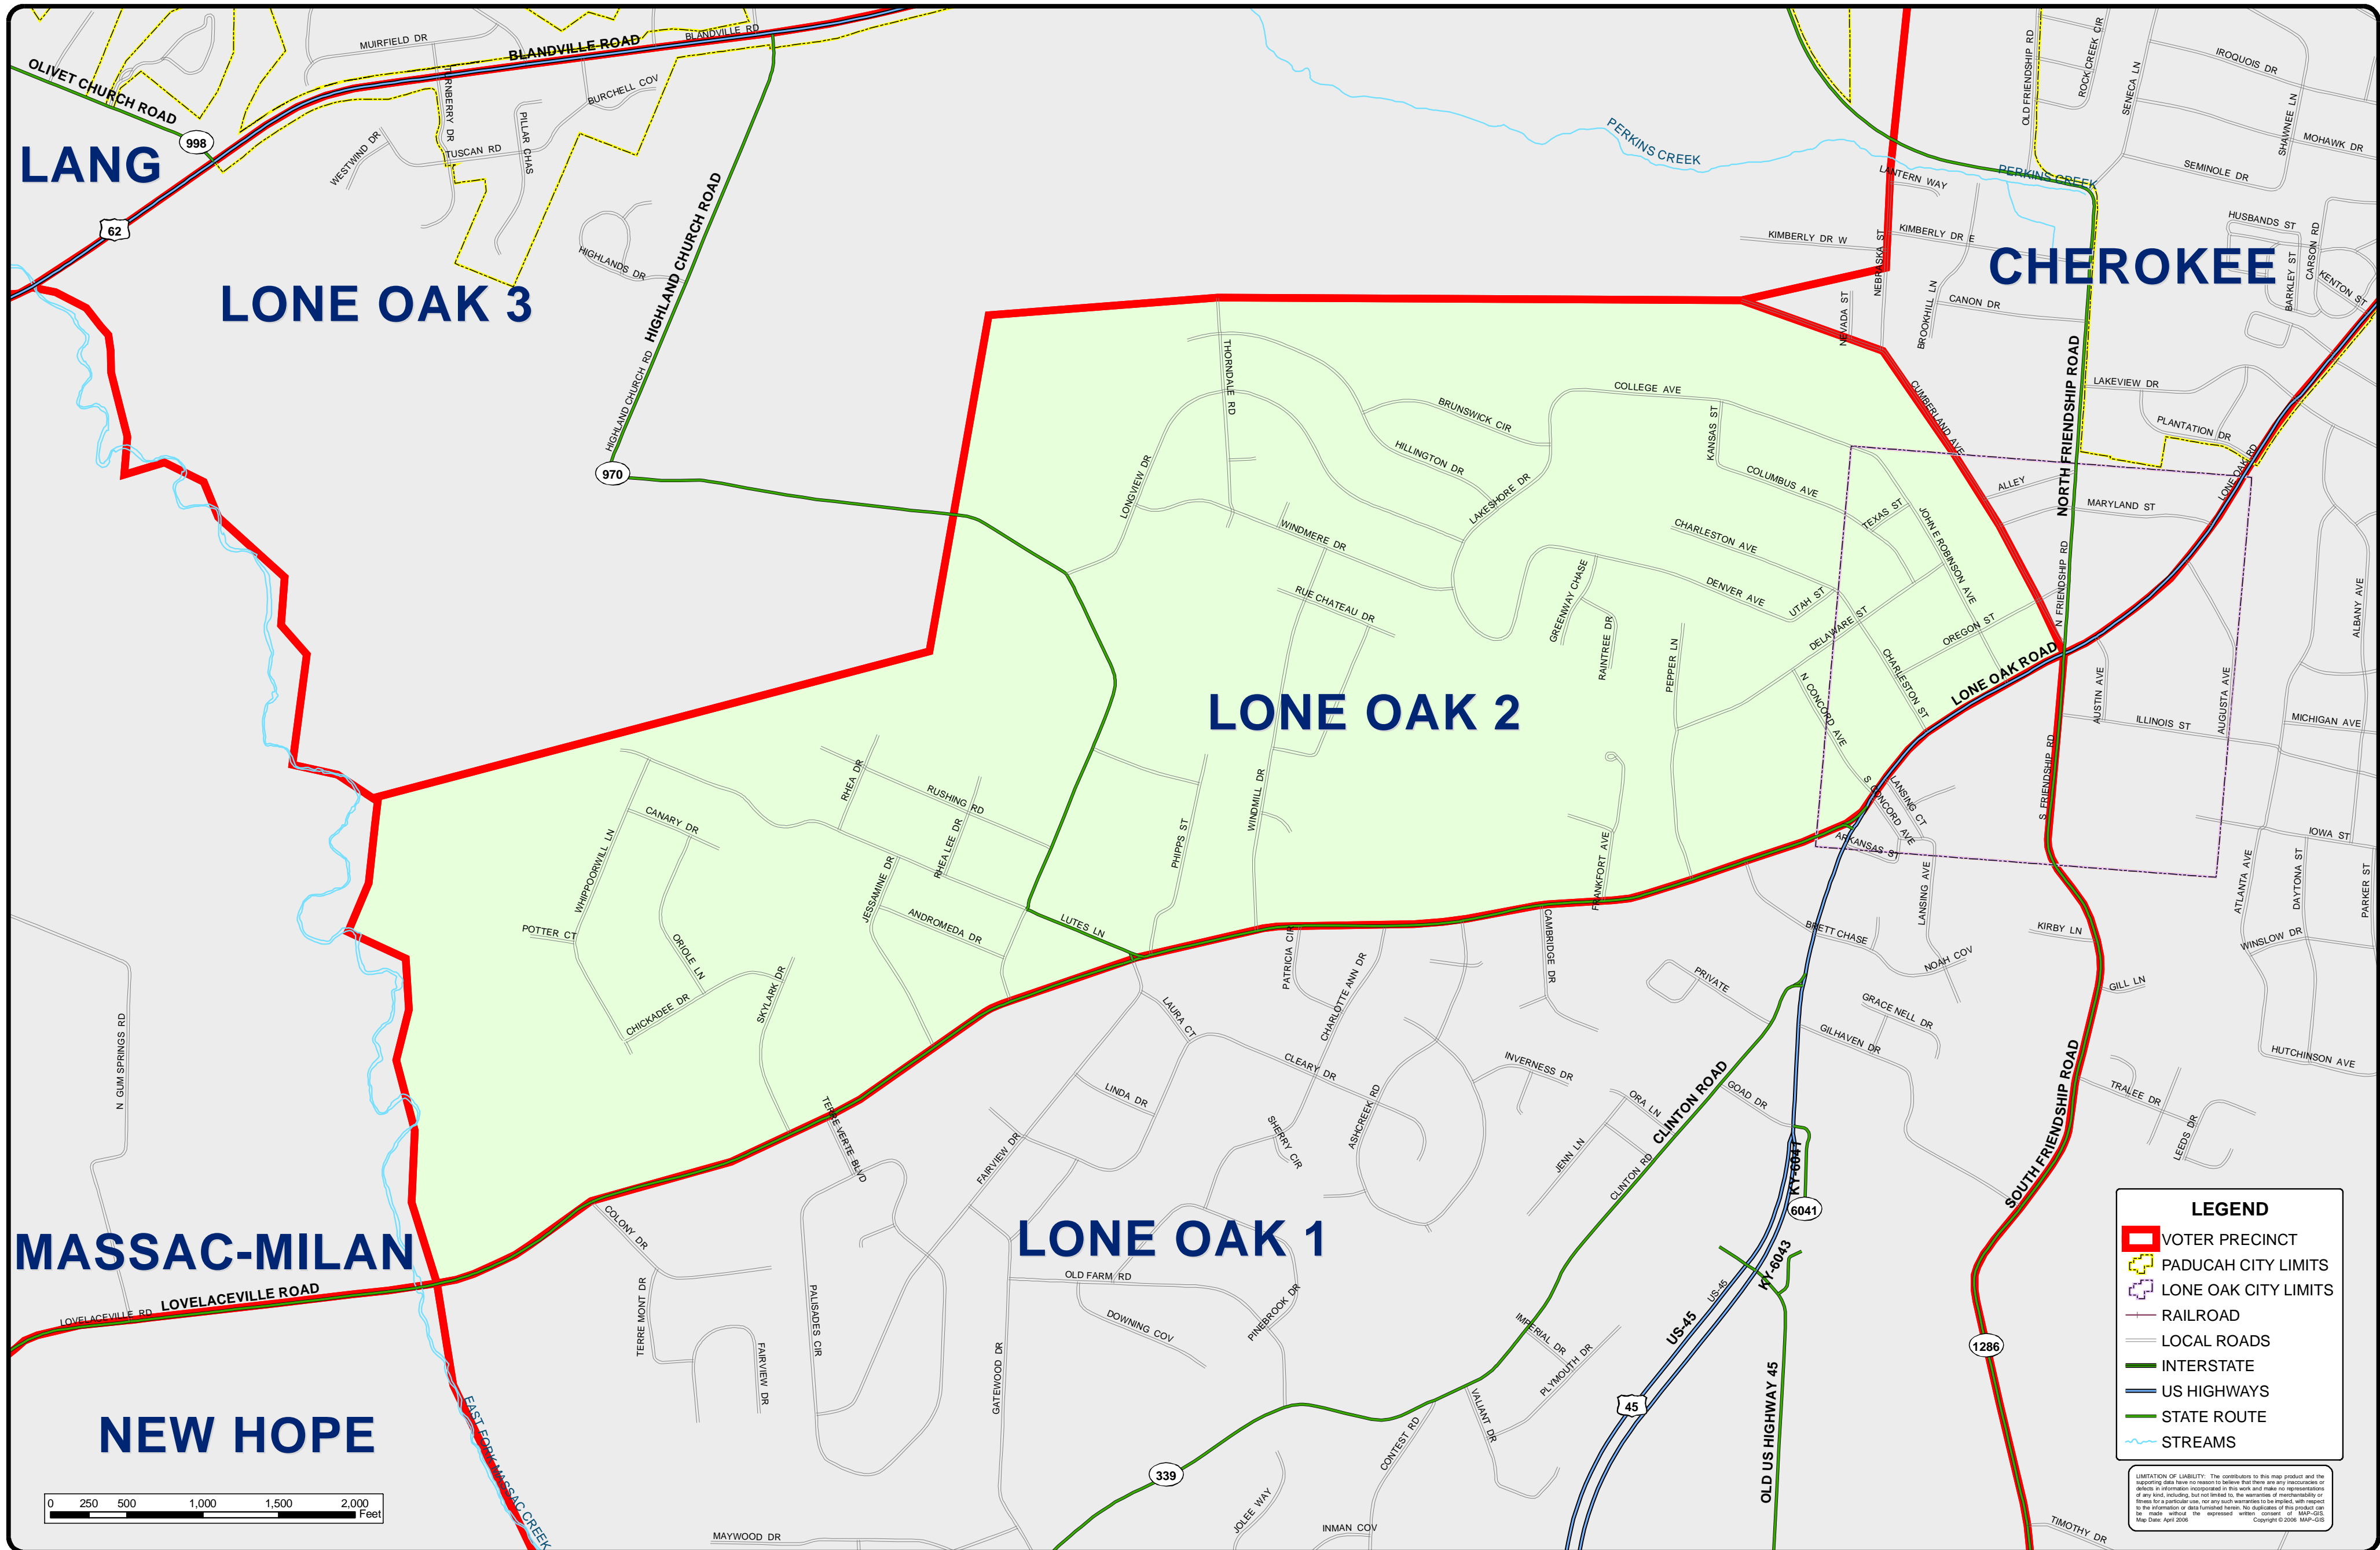

McCRACKEN COUNTY KENTUCKY 2006 VOTER PRECINCT MAP - LONE OAK 2 -

LEGEND

- VOTER PRECINCT
- PADUCAH CITY LIMITS
- LONE OAK CITY LIMITS
- RAILROAD
- LOCAL ROADS
- INTERSTATE
- US HIGHWAYS
- STATE ROUTE
- STREAMS