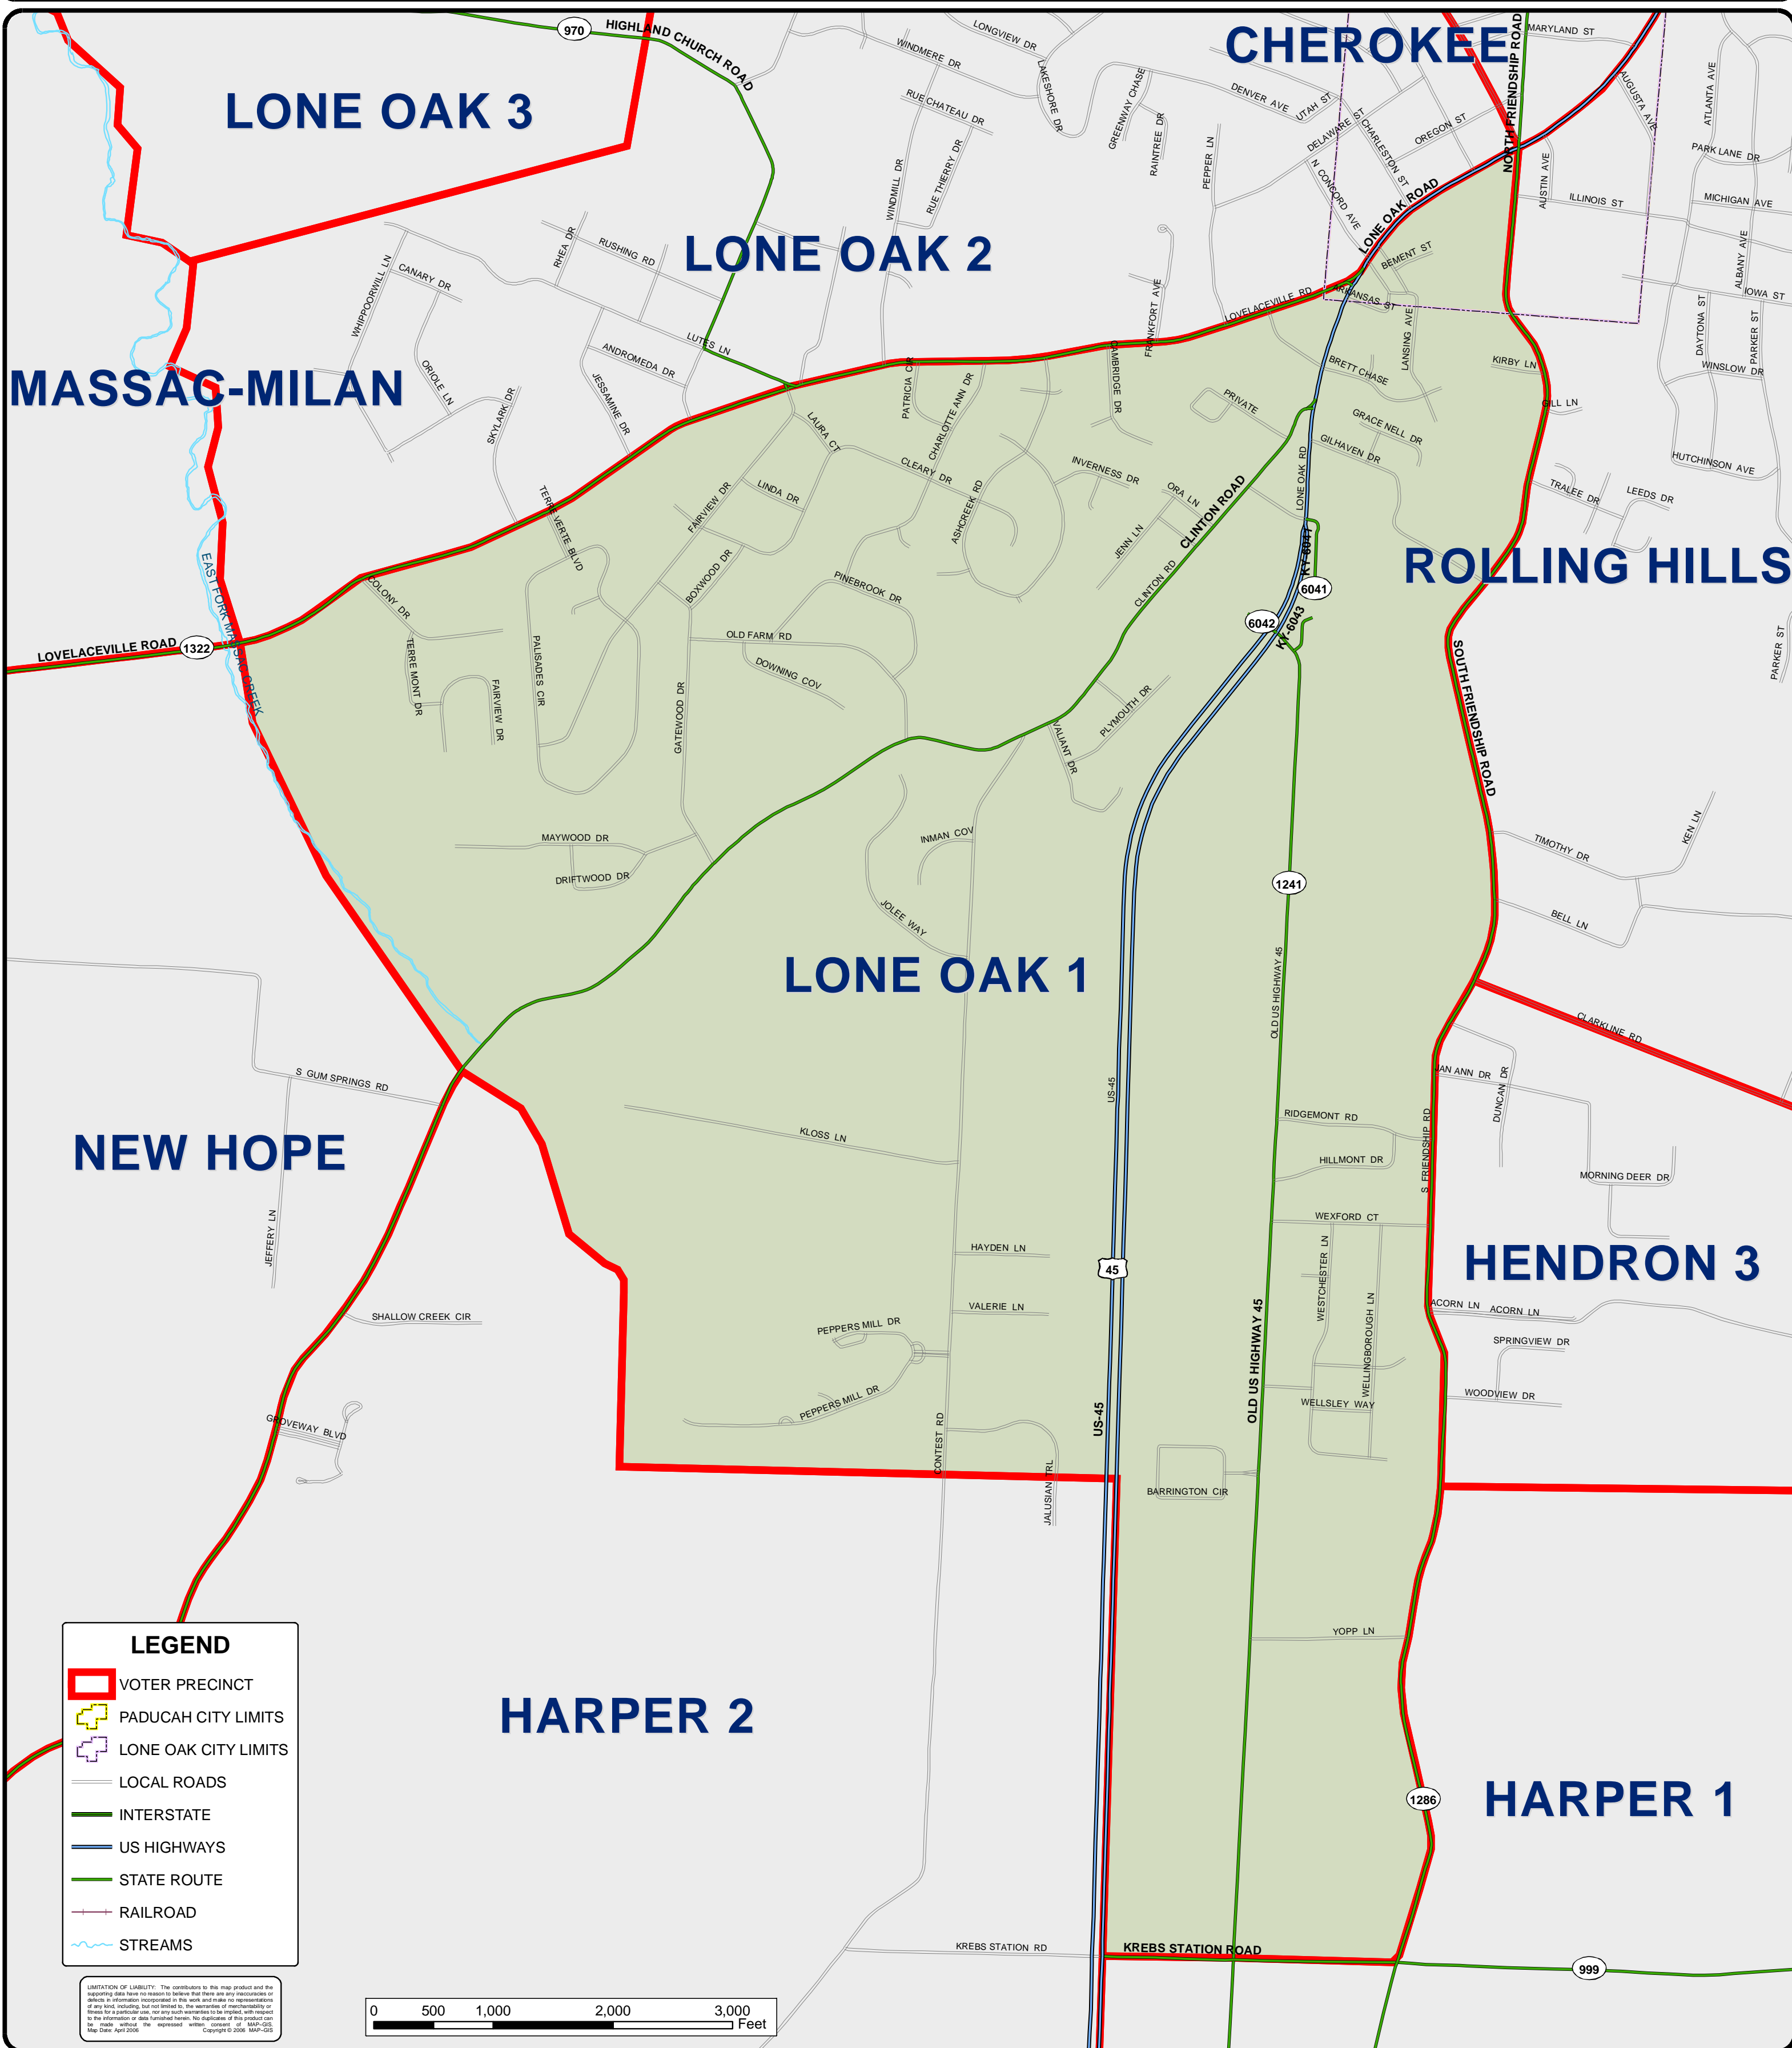

McCRACKEN COUNTY KENTUCKY

2006 VOTER PRECINCT MAP - LONE OAK 1 -

LEGEND

- VOTER PRECINCT
- PADUCAH CITY LIMITS
- LONE OAK CITY LIMITS
- LOCAL ROADS
- INTERSTATE
- US HIGHWAYS
- STATE ROUTE
- RAILROAD
- STREAMS