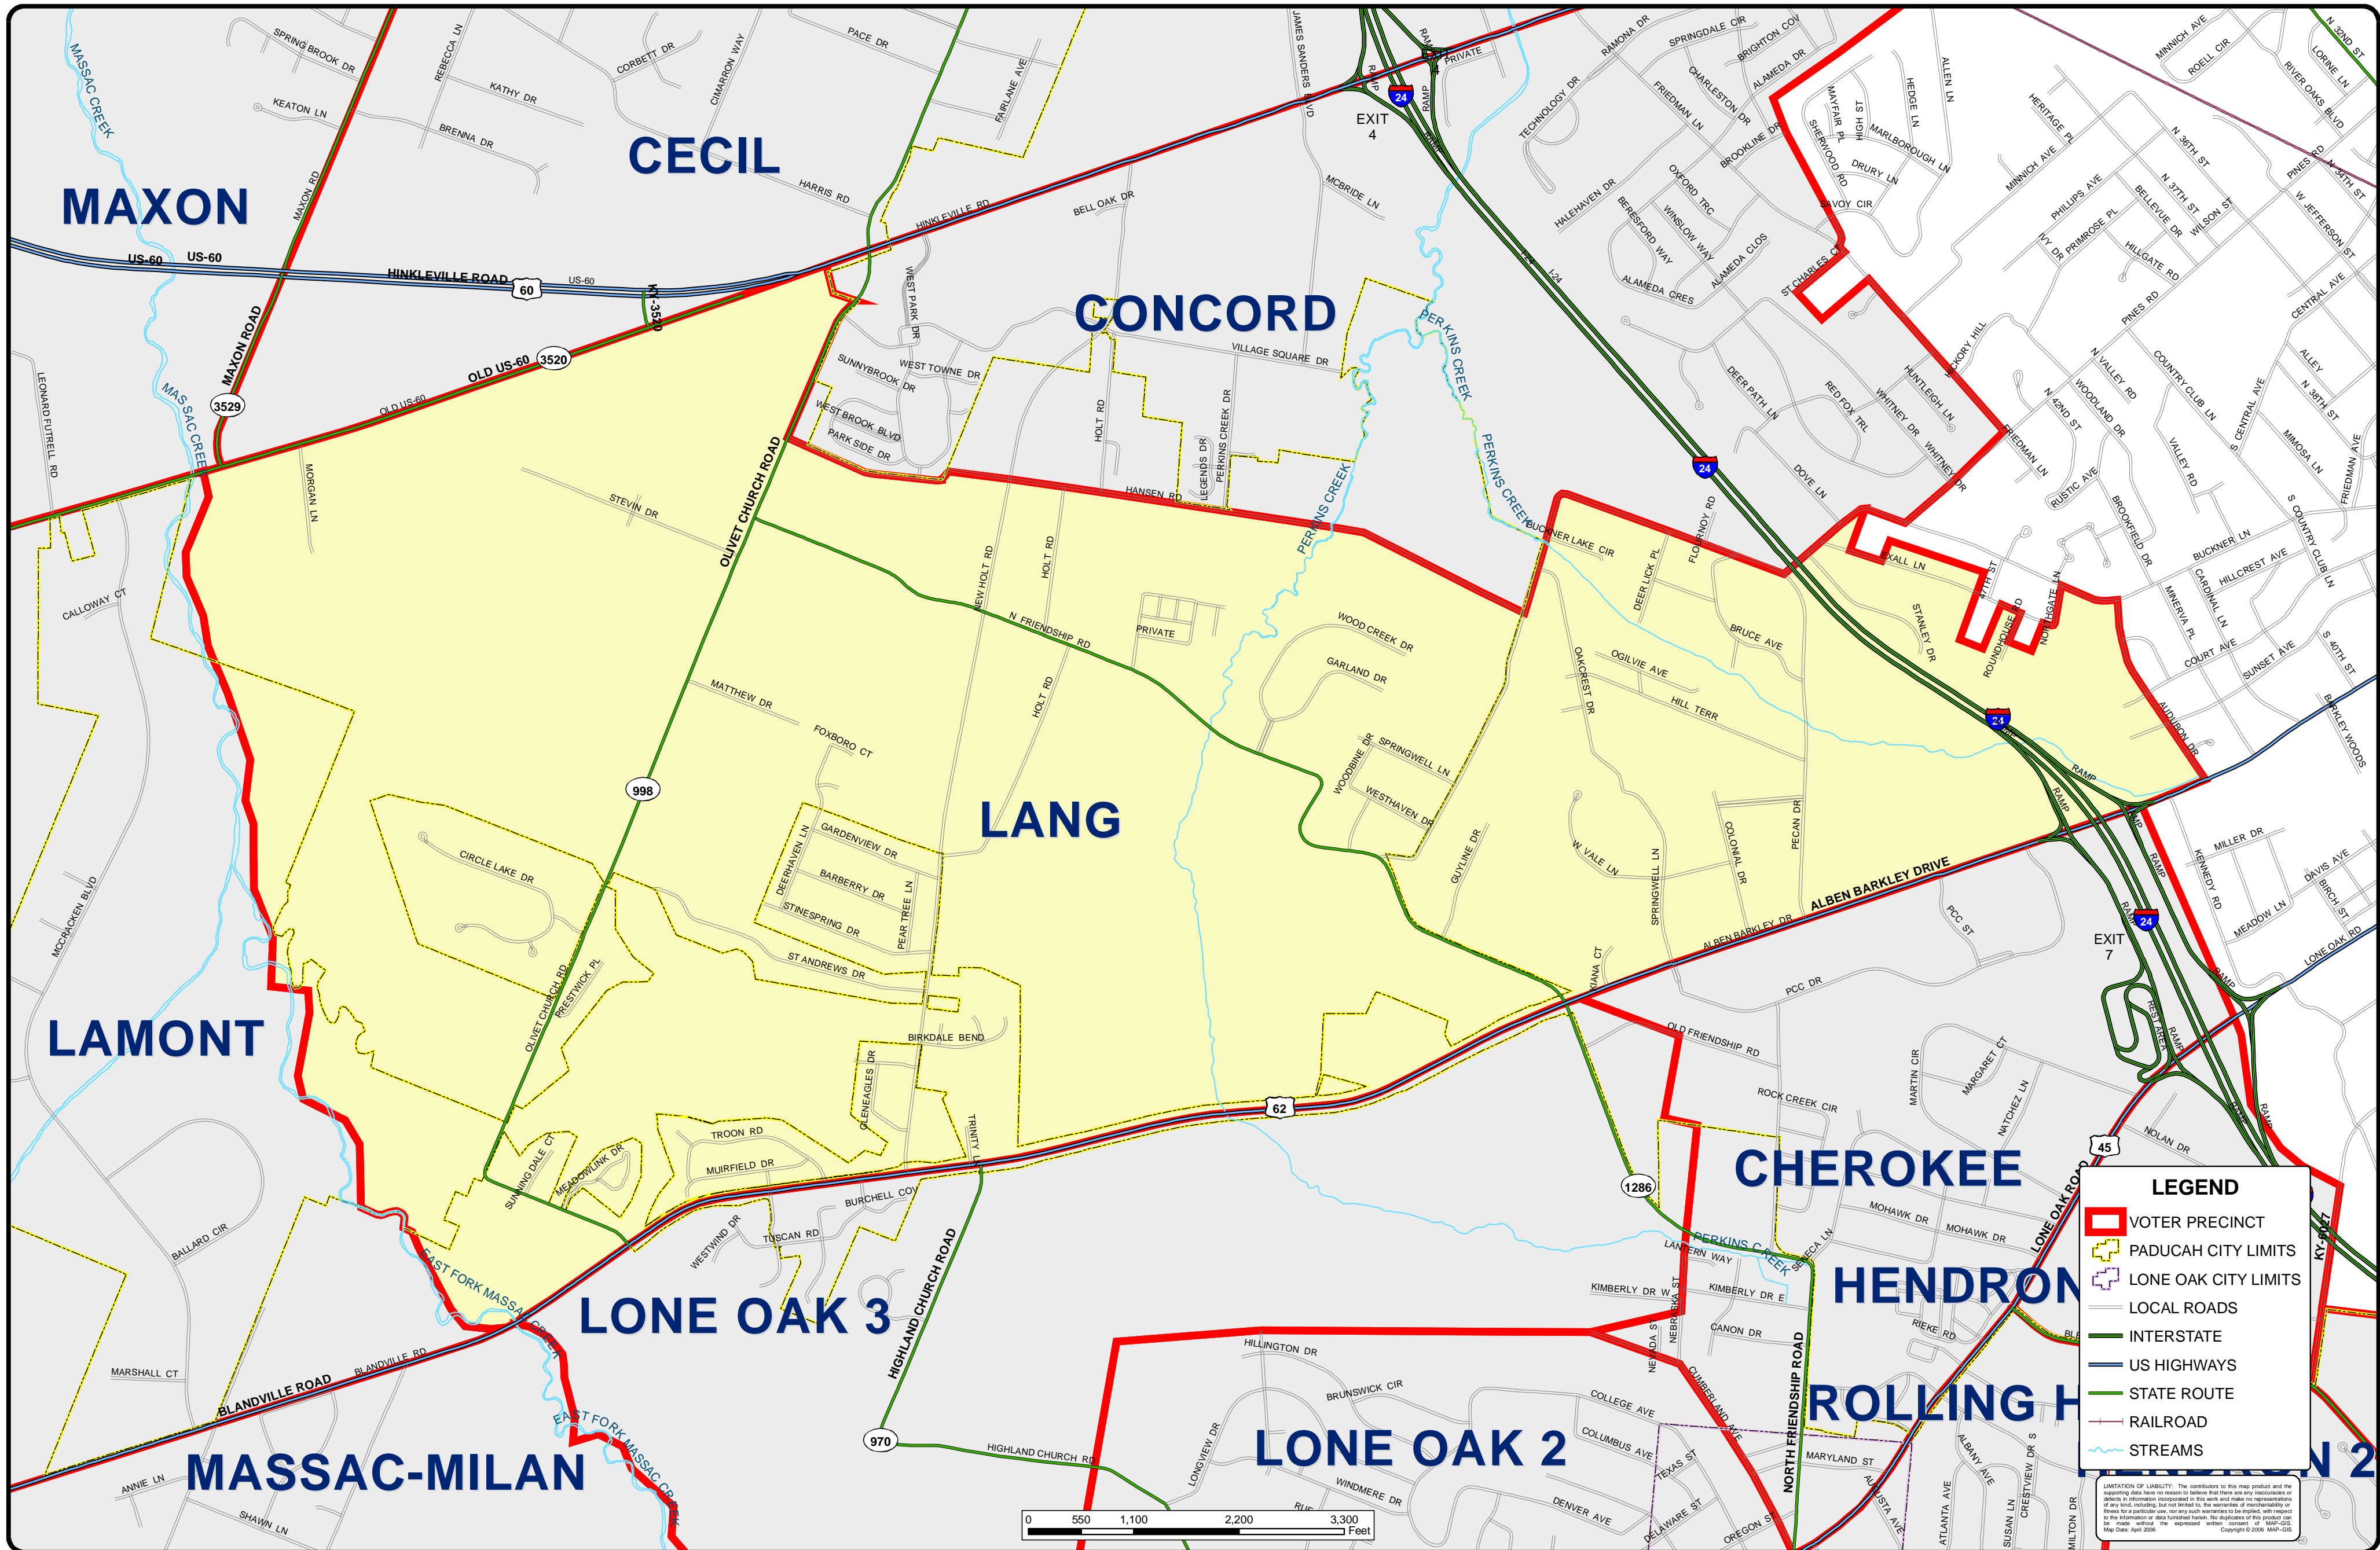

McCRACKEN COUNTY KENTUCKY 2006 VOTER PRECINCT MAP - LANG -

LEGEND

- VOTER PRECINCT
- PADUCAH CITY LIMITS
- LONE OAK CITY LIMITS
- LOCAL ROADS
- INTERSTATE
- US HIGHWAYS
- STATE ROUTE
- RAILROAD
- ~ STREAMS

LIMITATION OF LIABILITY: The contributors to this map product and the supporting data have no reason to believe that there are any inaccuracies or omissions in information incorporated in this work and make no representations or warranties, express or implied, for any use of this information other than that for which it was intended. No duplication of this product can be made without the expressed written consent of MAP-GIS. Map Date: April 2006. Copyright © 2006 MAP-GIS.