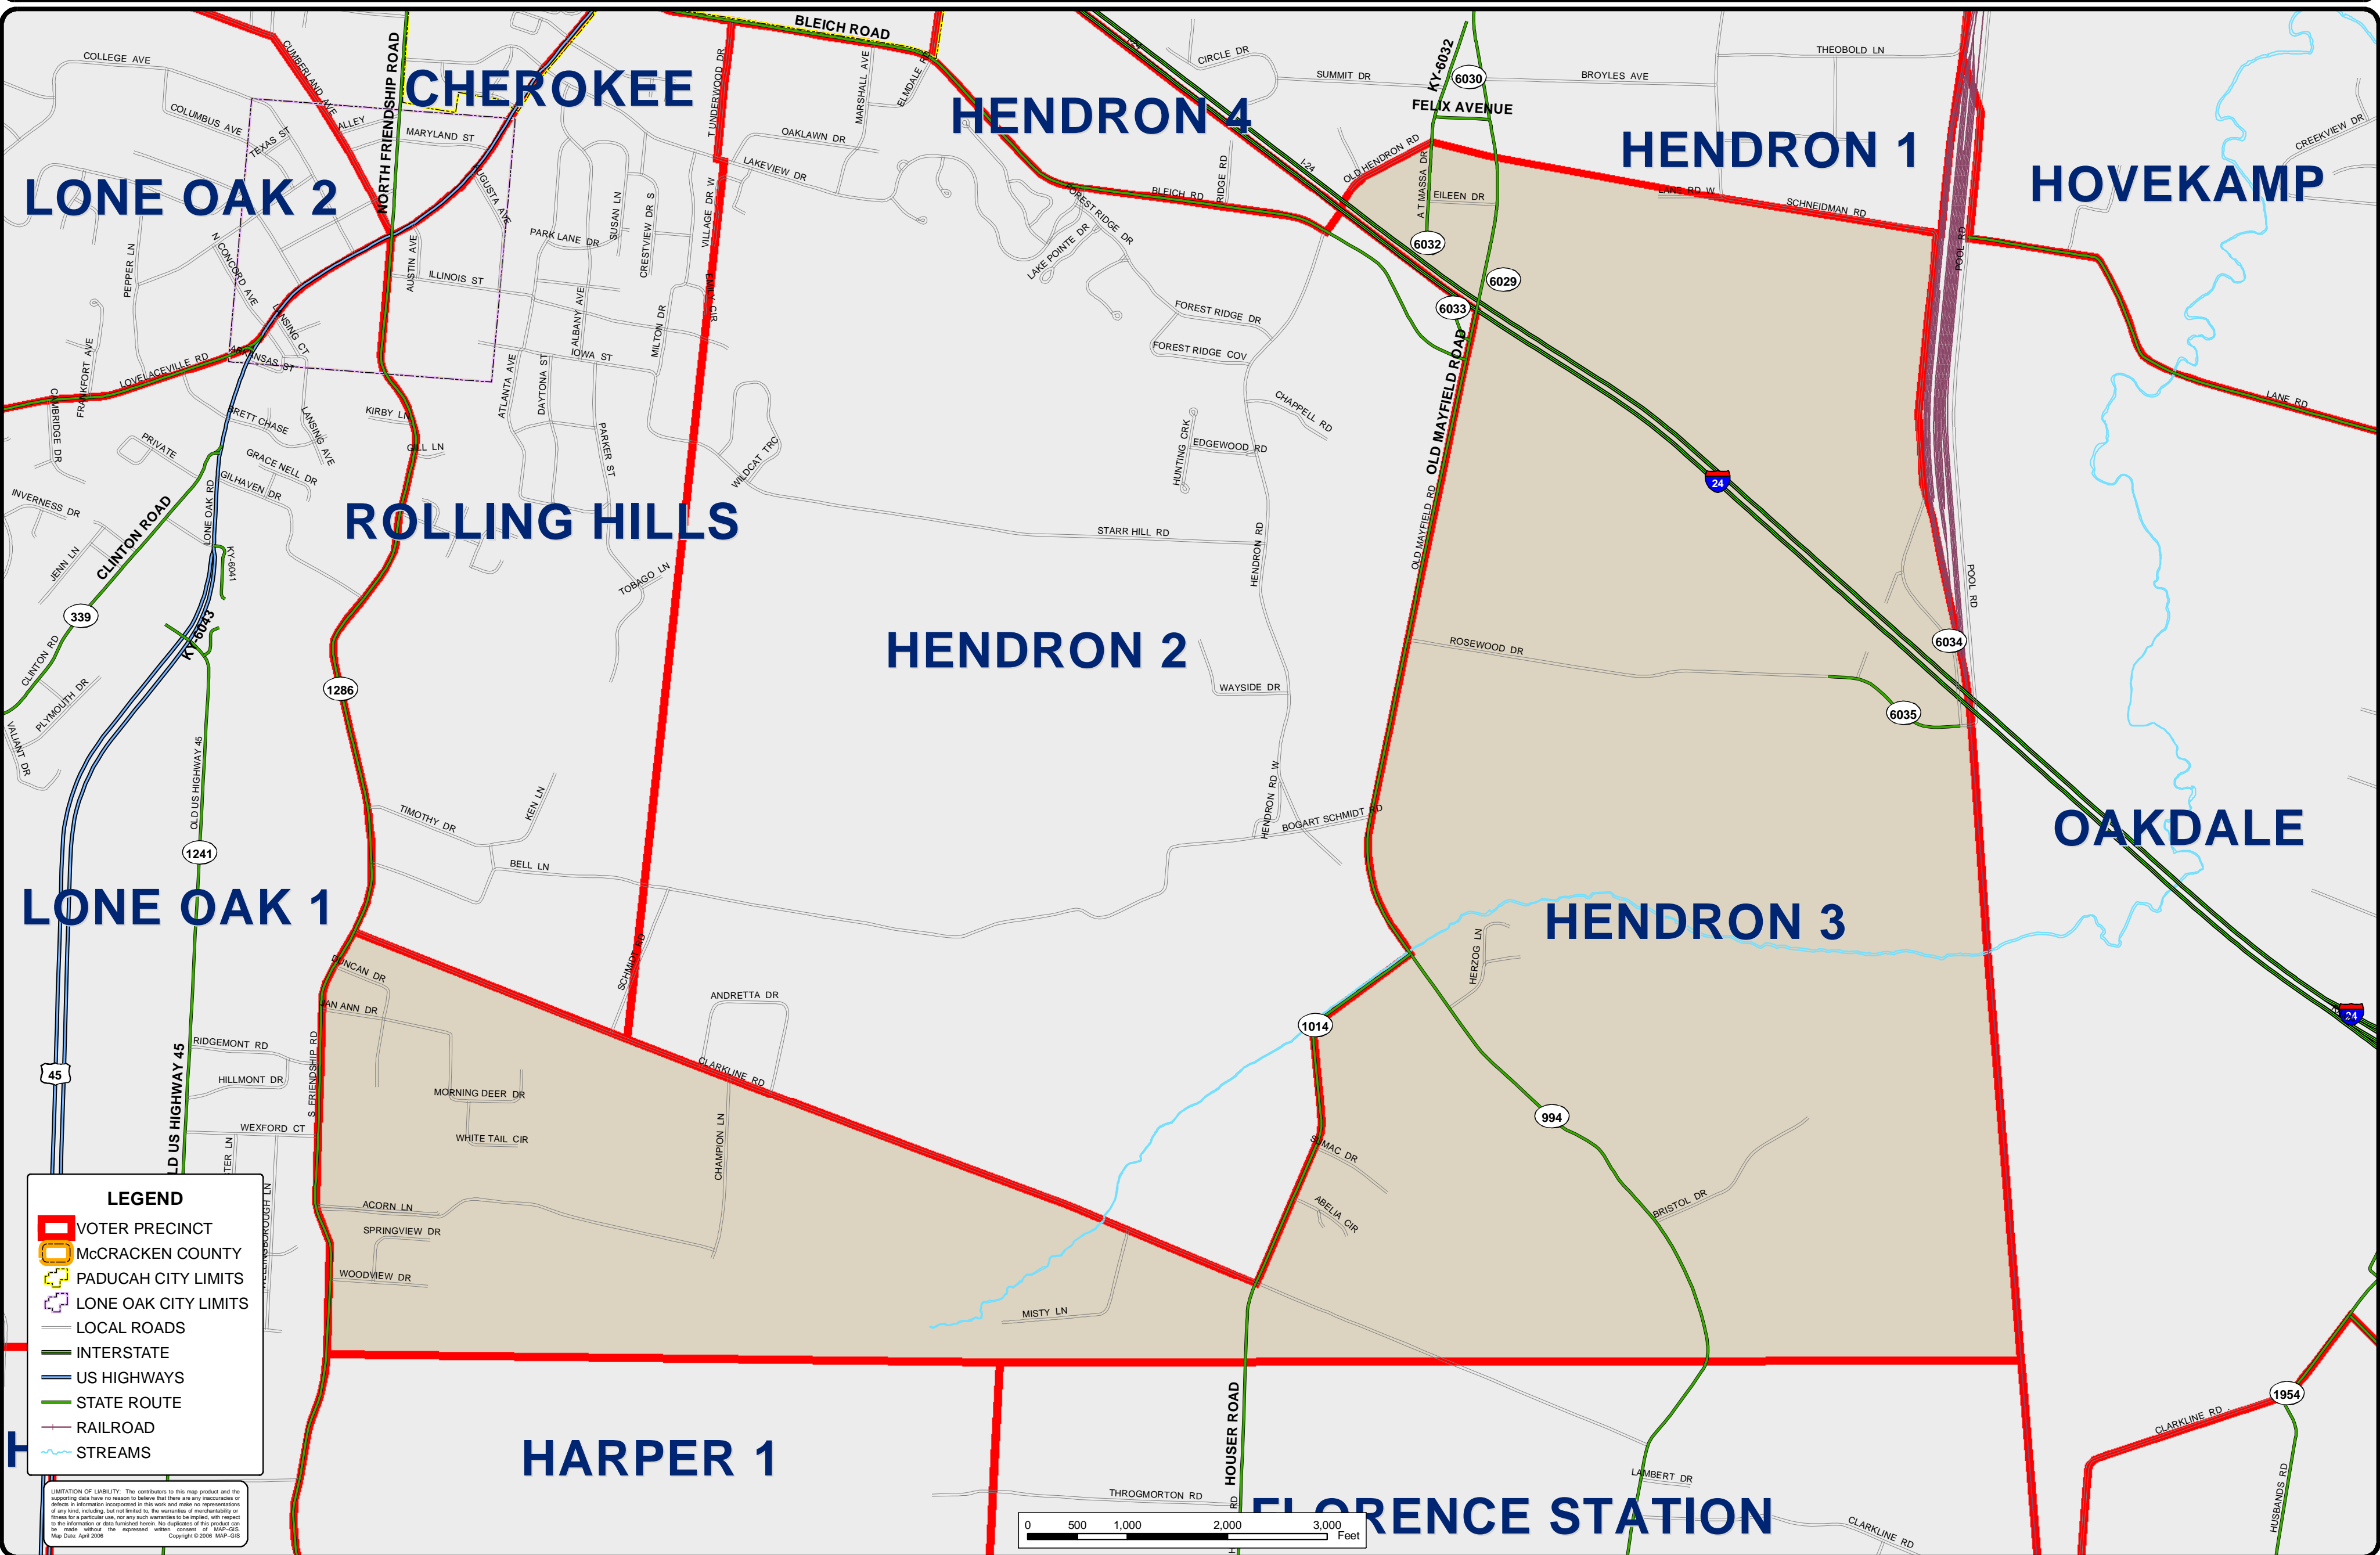

McCRACKEN COUNTY KENTUCKY 2006 VOTER PRECINCT MAP - HENDRON 3 -

LEGEND

- VOTER PRECINCT
- McCRACKEN COUNTY
- PADUCAH CITY LIMITS
- LONE OAK CITY LIMITS
- LOCAL ROADS
- INTERSTATE
- US HIGHWAYS
- STATE ROUTE
- RAILROAD
- STREAMS