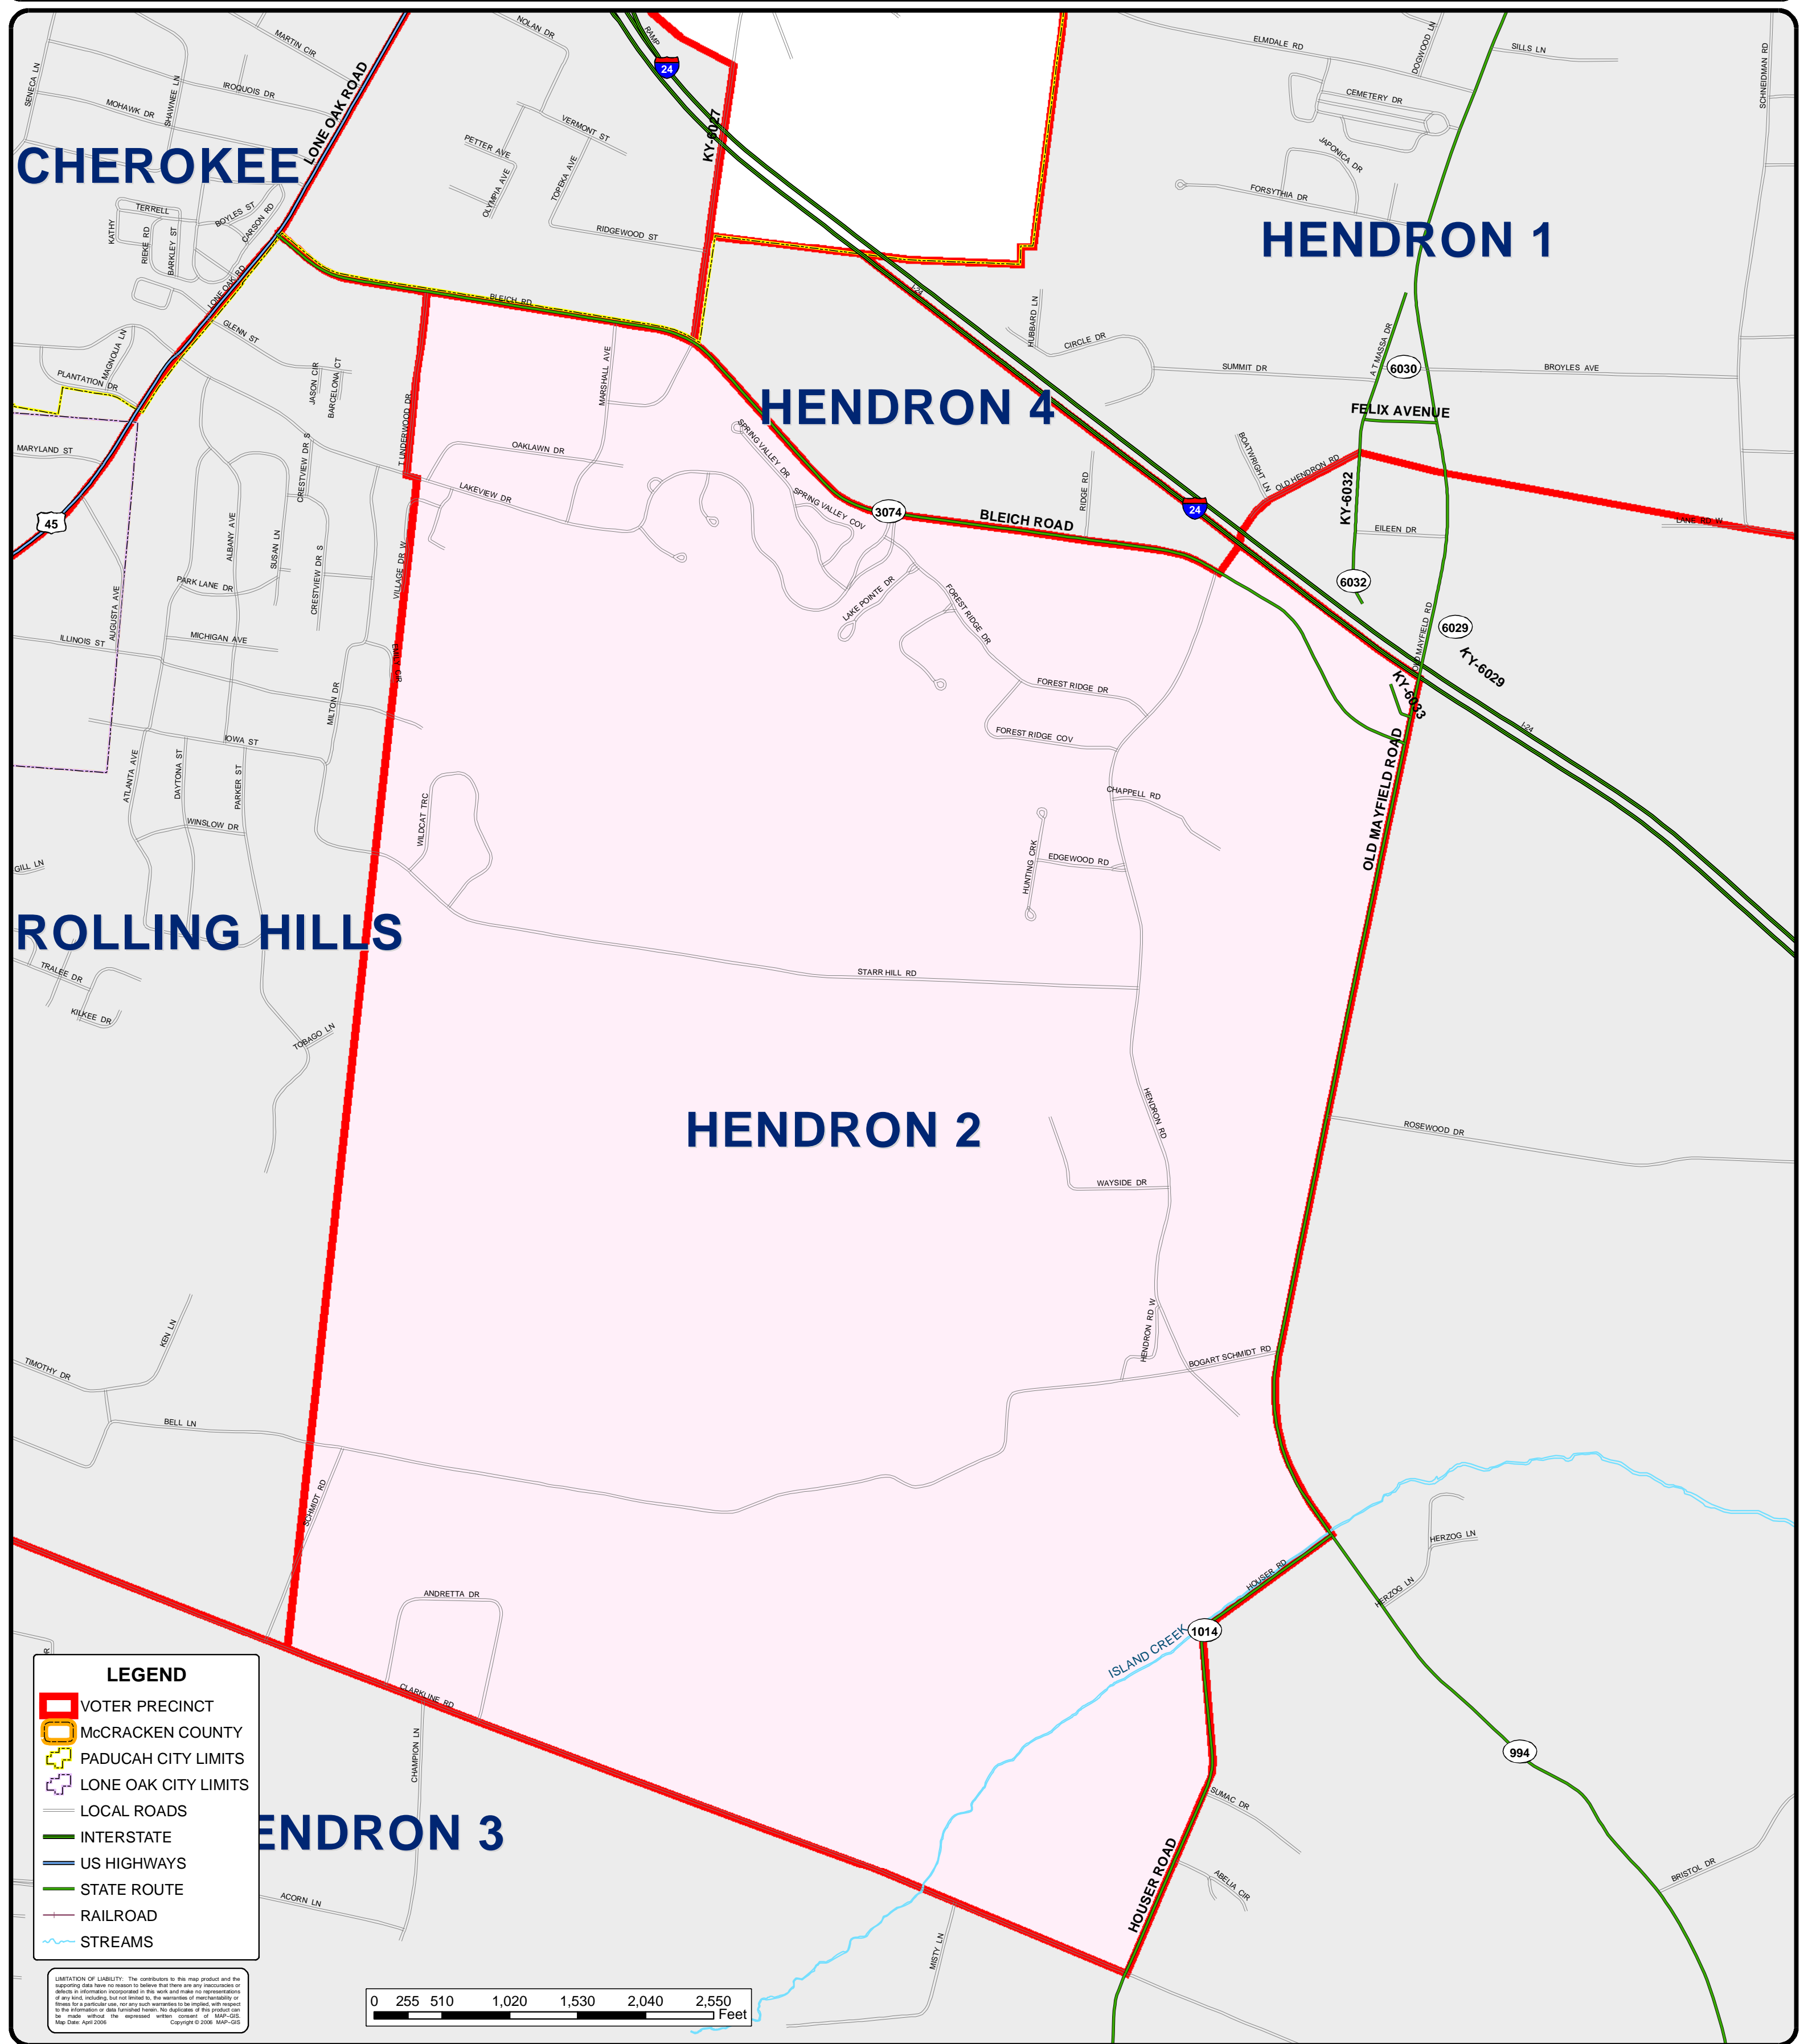

McCRACKEN COUNTY KENTUCKY

2006 VOTER PRECINCT MAP - HENDRON 2 -

LEGEND

- VOTER PRECINCT
- McCRACKEN COUNTY
- PADUCAH CITY LIMITS
- LONE OAK CITY LIMITS
- LOCAL ROADS
- INTERSTATE
- US HIGHWAYS
- STATE ROUTE
- RAILROAD
- STREAMS