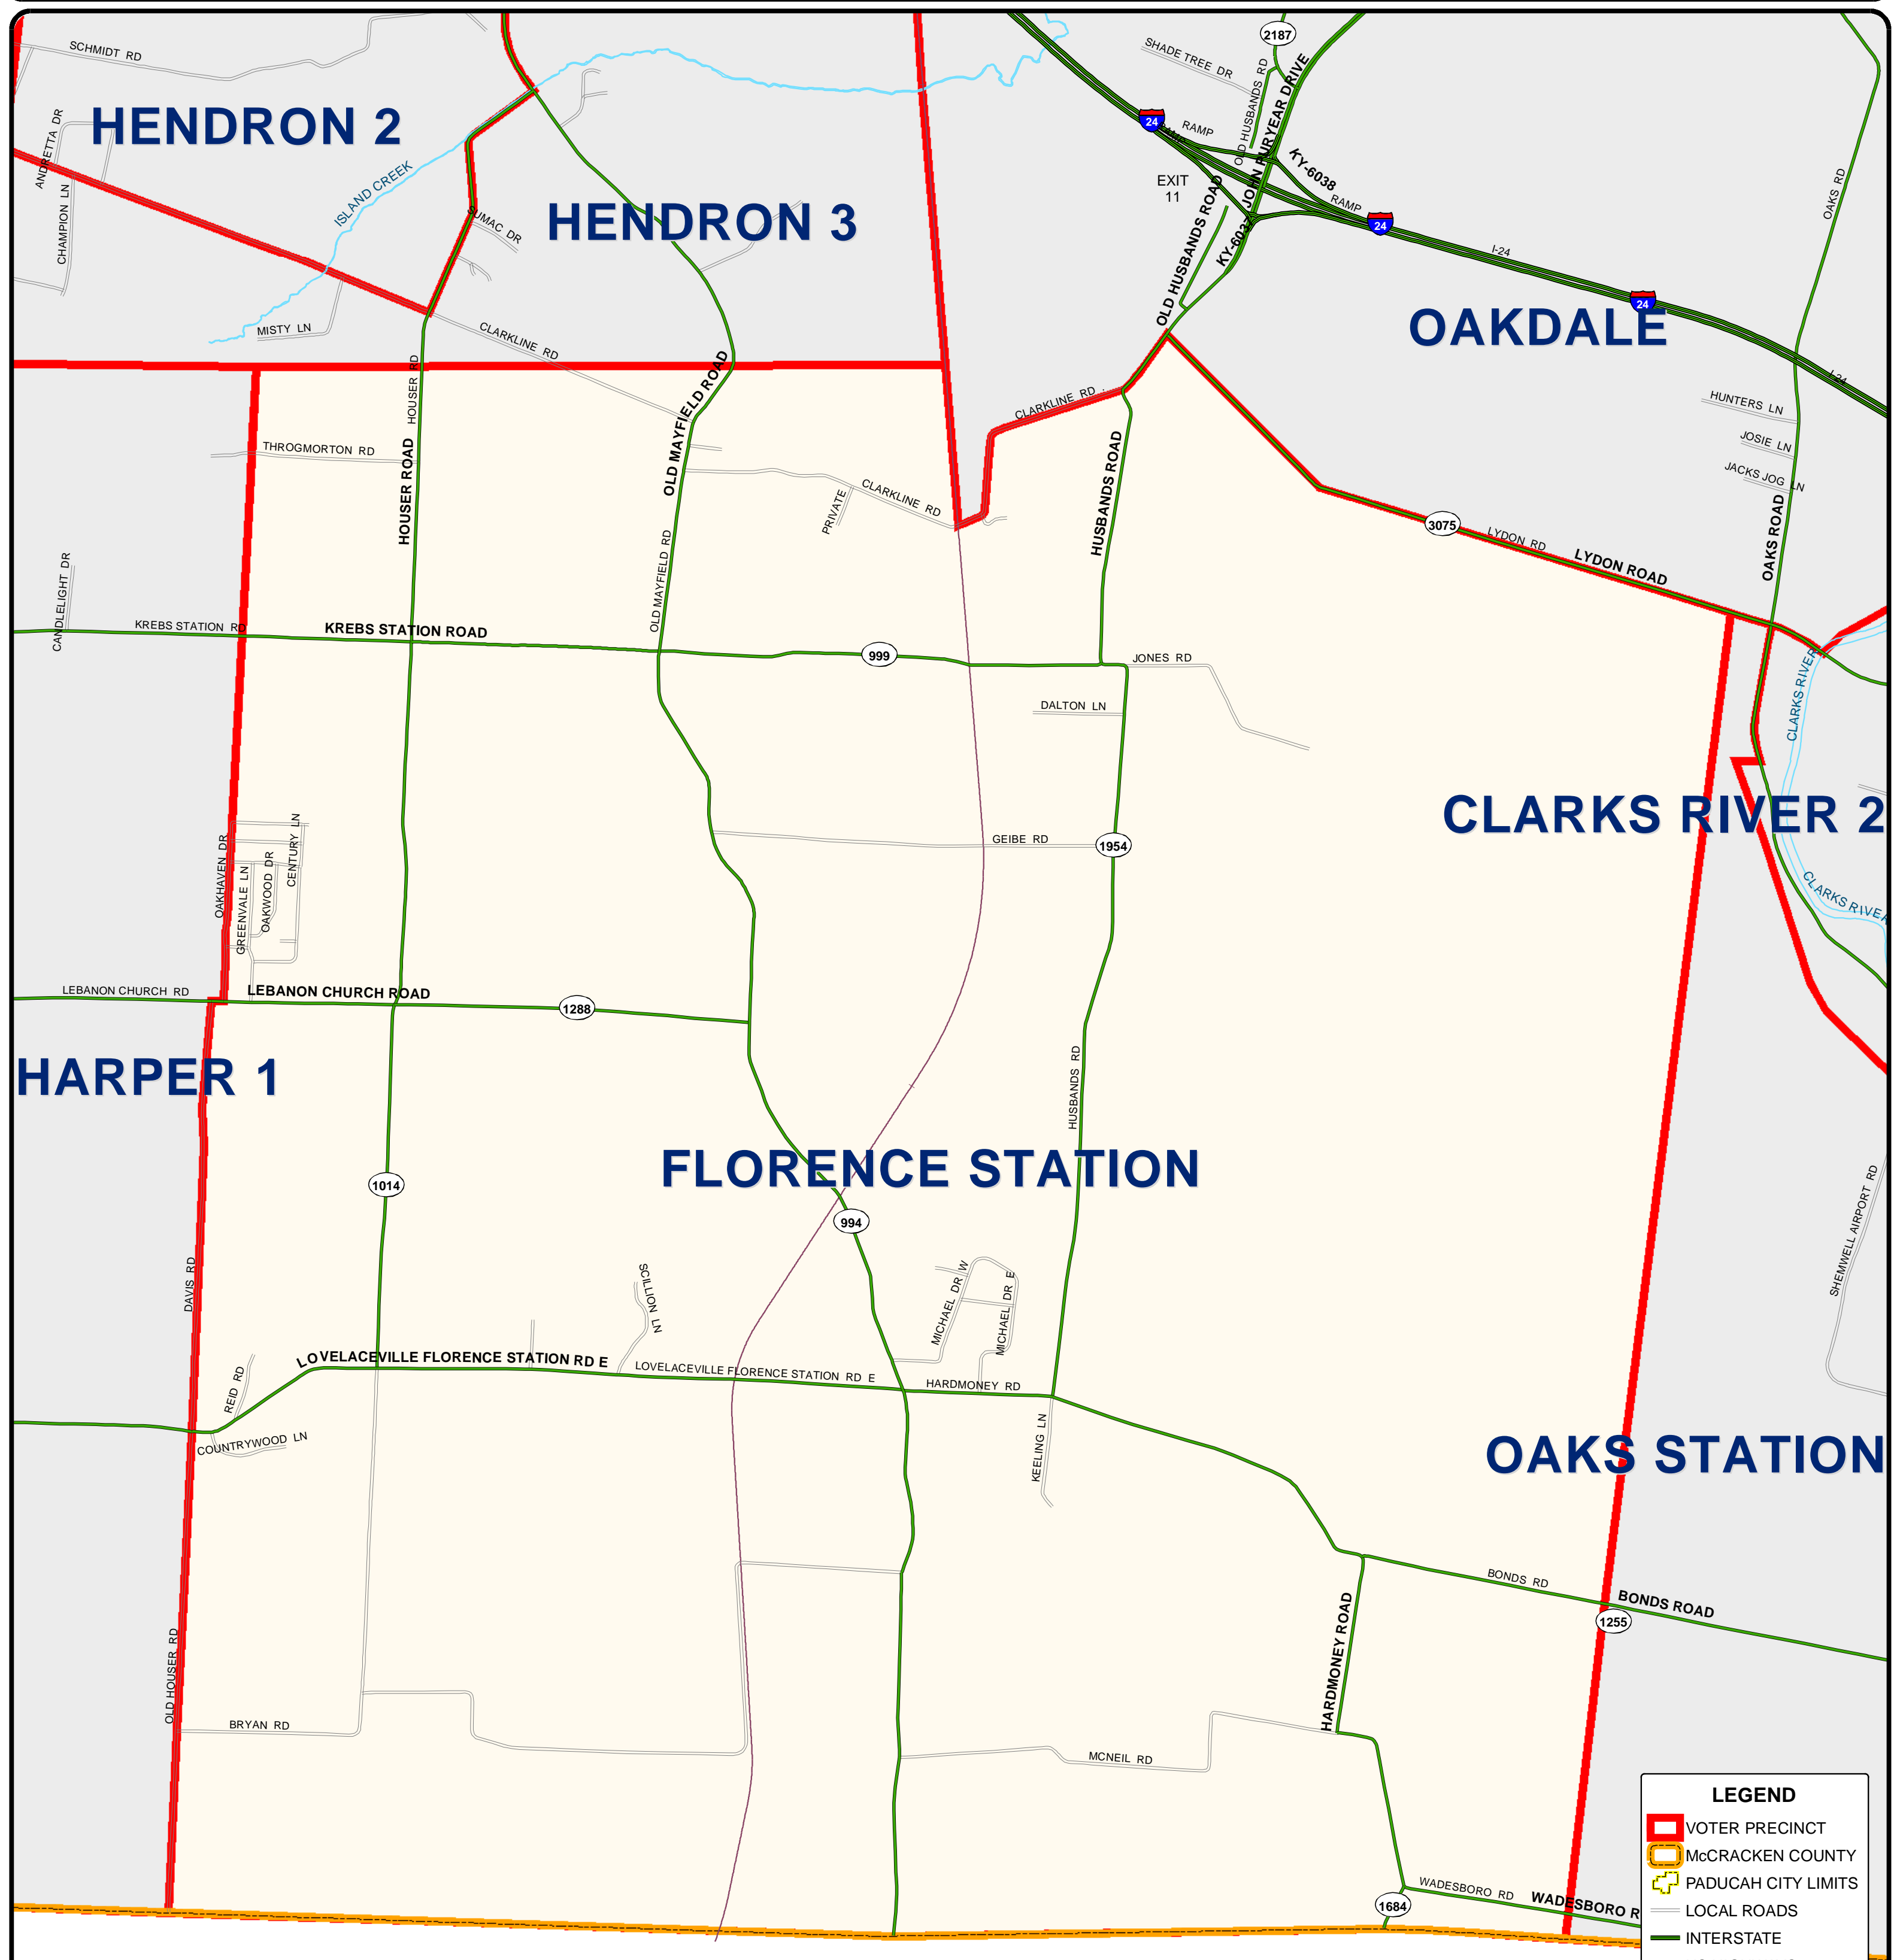

McCRACKEN COUNTY KENTUCKY

2006 VOTER PRECINCT MAP - FLORENCE STATION -

LEGEND

- VOTER PRECINCT
- McCRACKEN COUNTY
- PADUCAH CITY LIMITS
- LOCAL ROADS
- INTERSTATE
- US HIGHWAYS
- STATE ROUTE
- RAILROAD
- ~ STREAMS