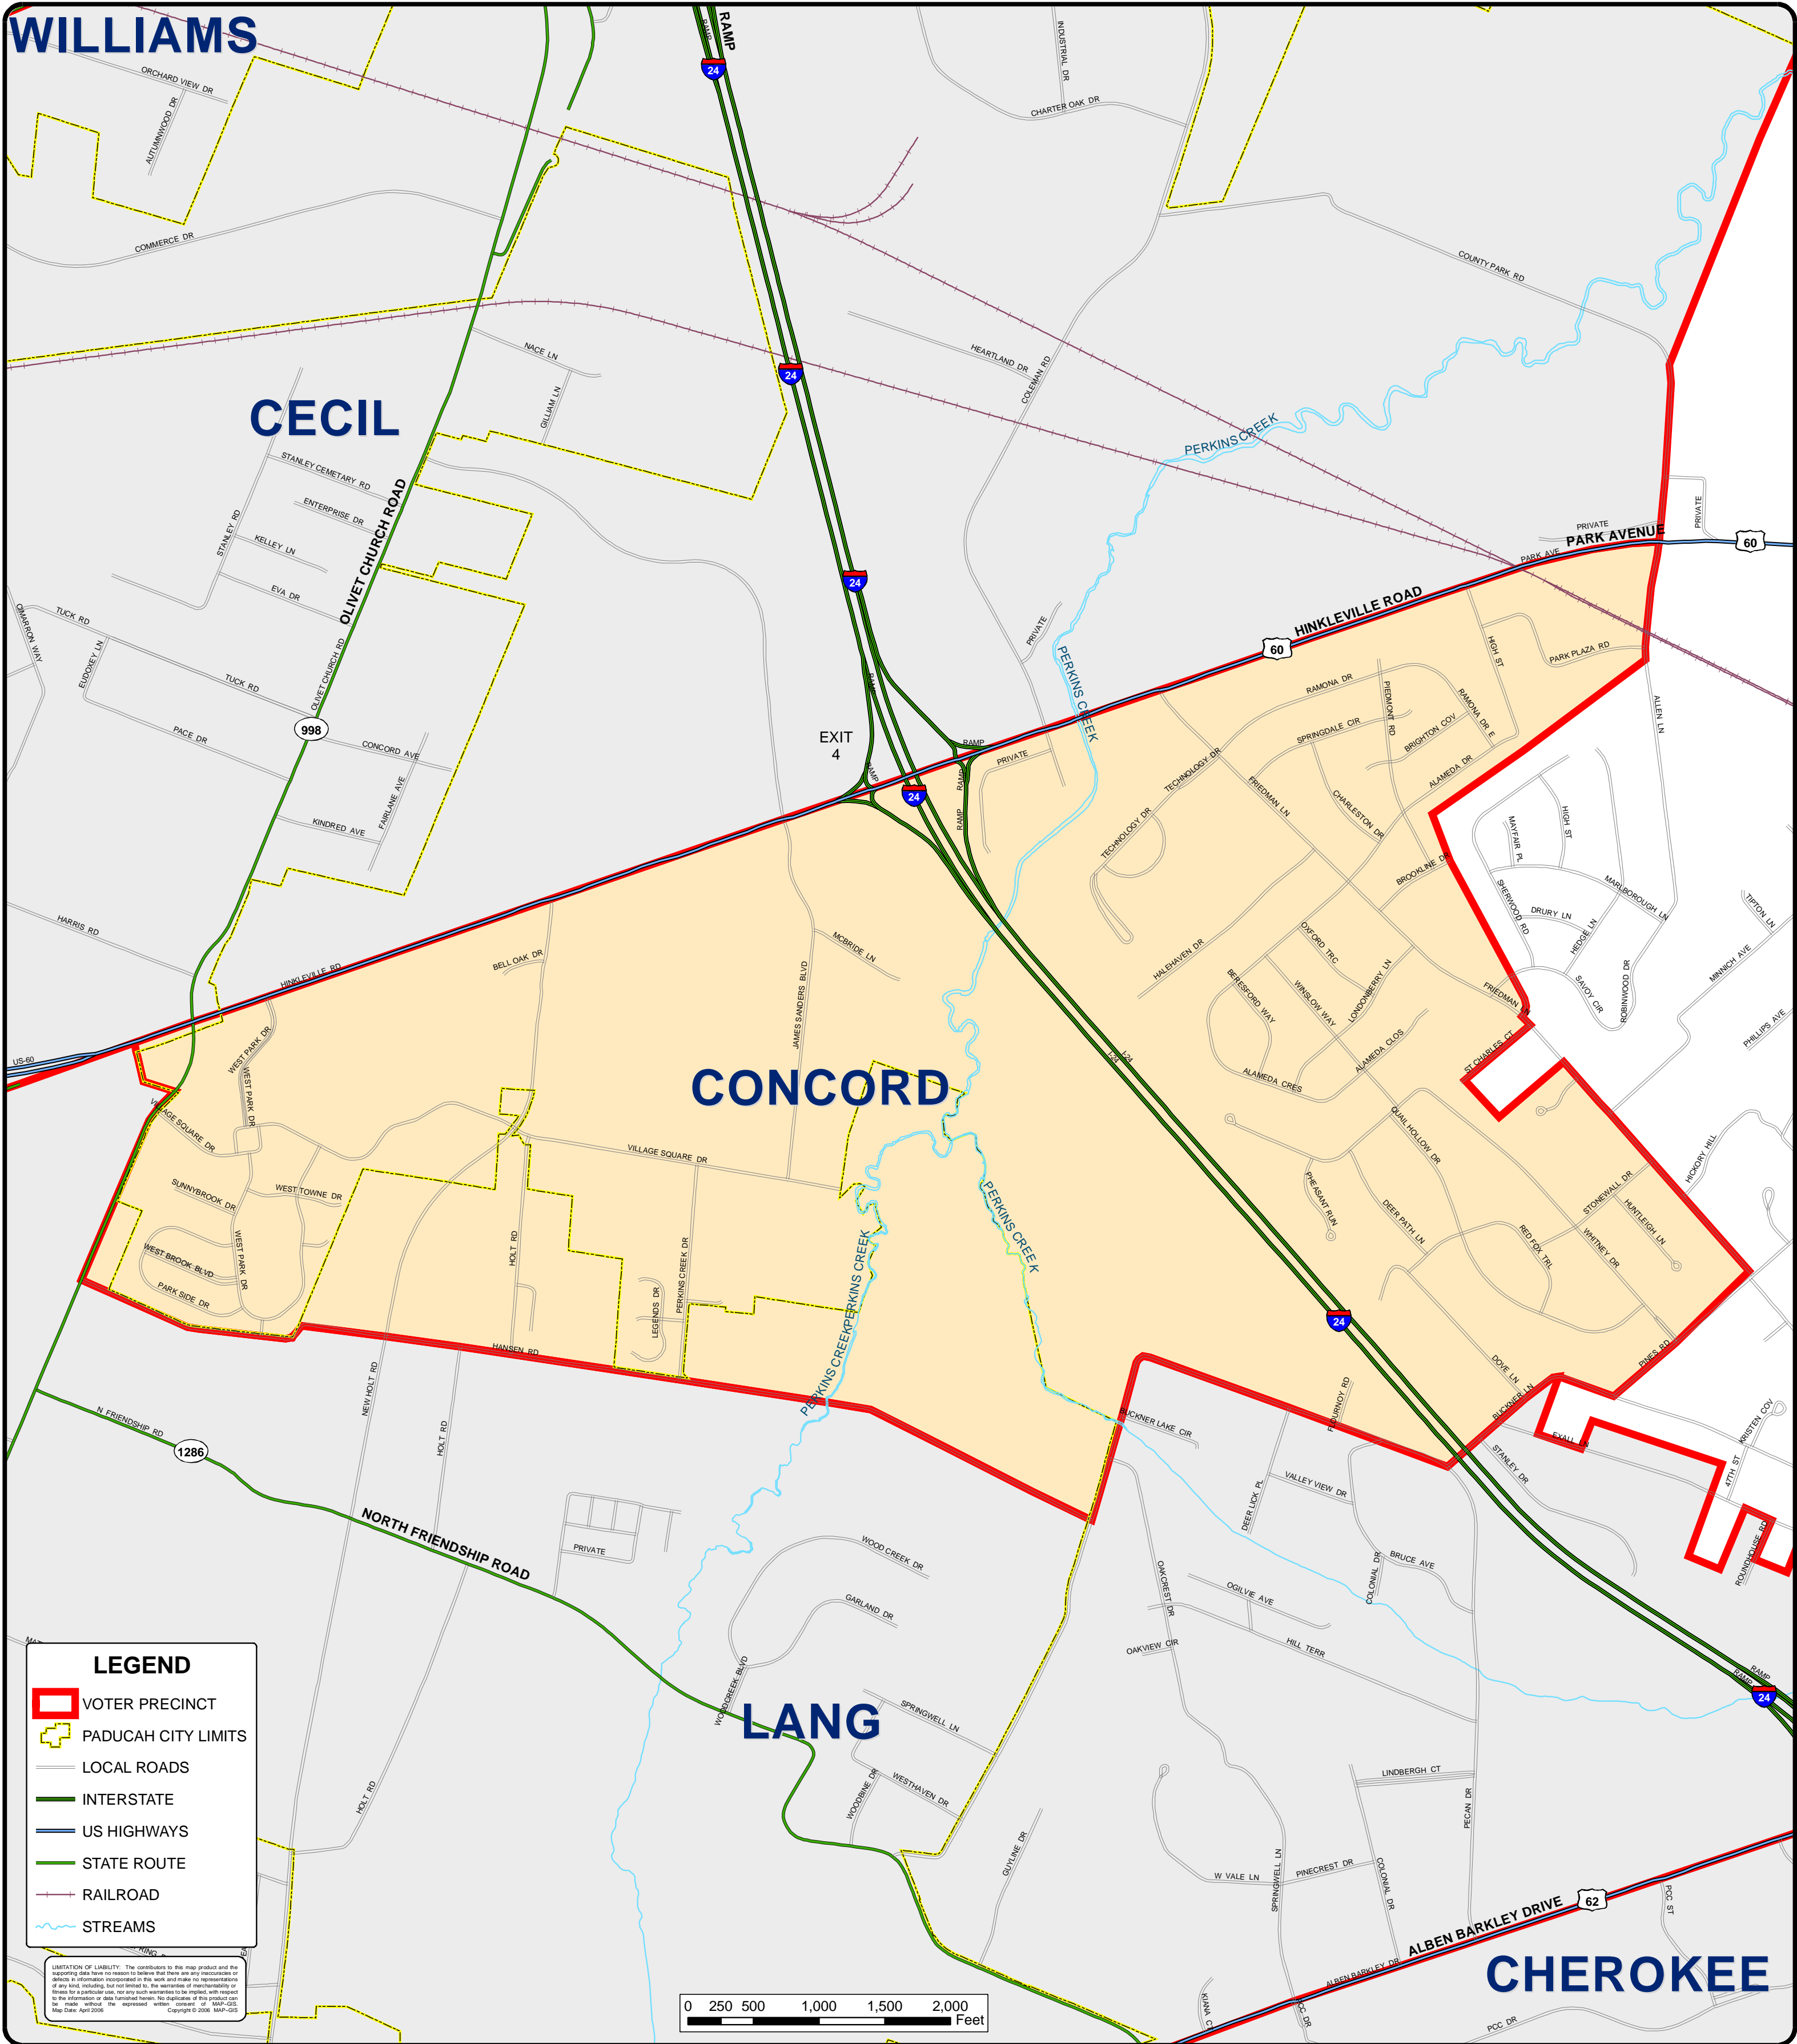

McCRACKEN COUNTY KENTUCKY 2006 VOTER PRECINCT MAP - CONCORD -

LEGEND

- VOTER PRECINCT
- PADUCAH CITY LIMITS
- LOCAL ROADS
- INTERSTATE
- US HIGHWAYS
- STATE ROUTE
- RAILROAD
- STREAMS