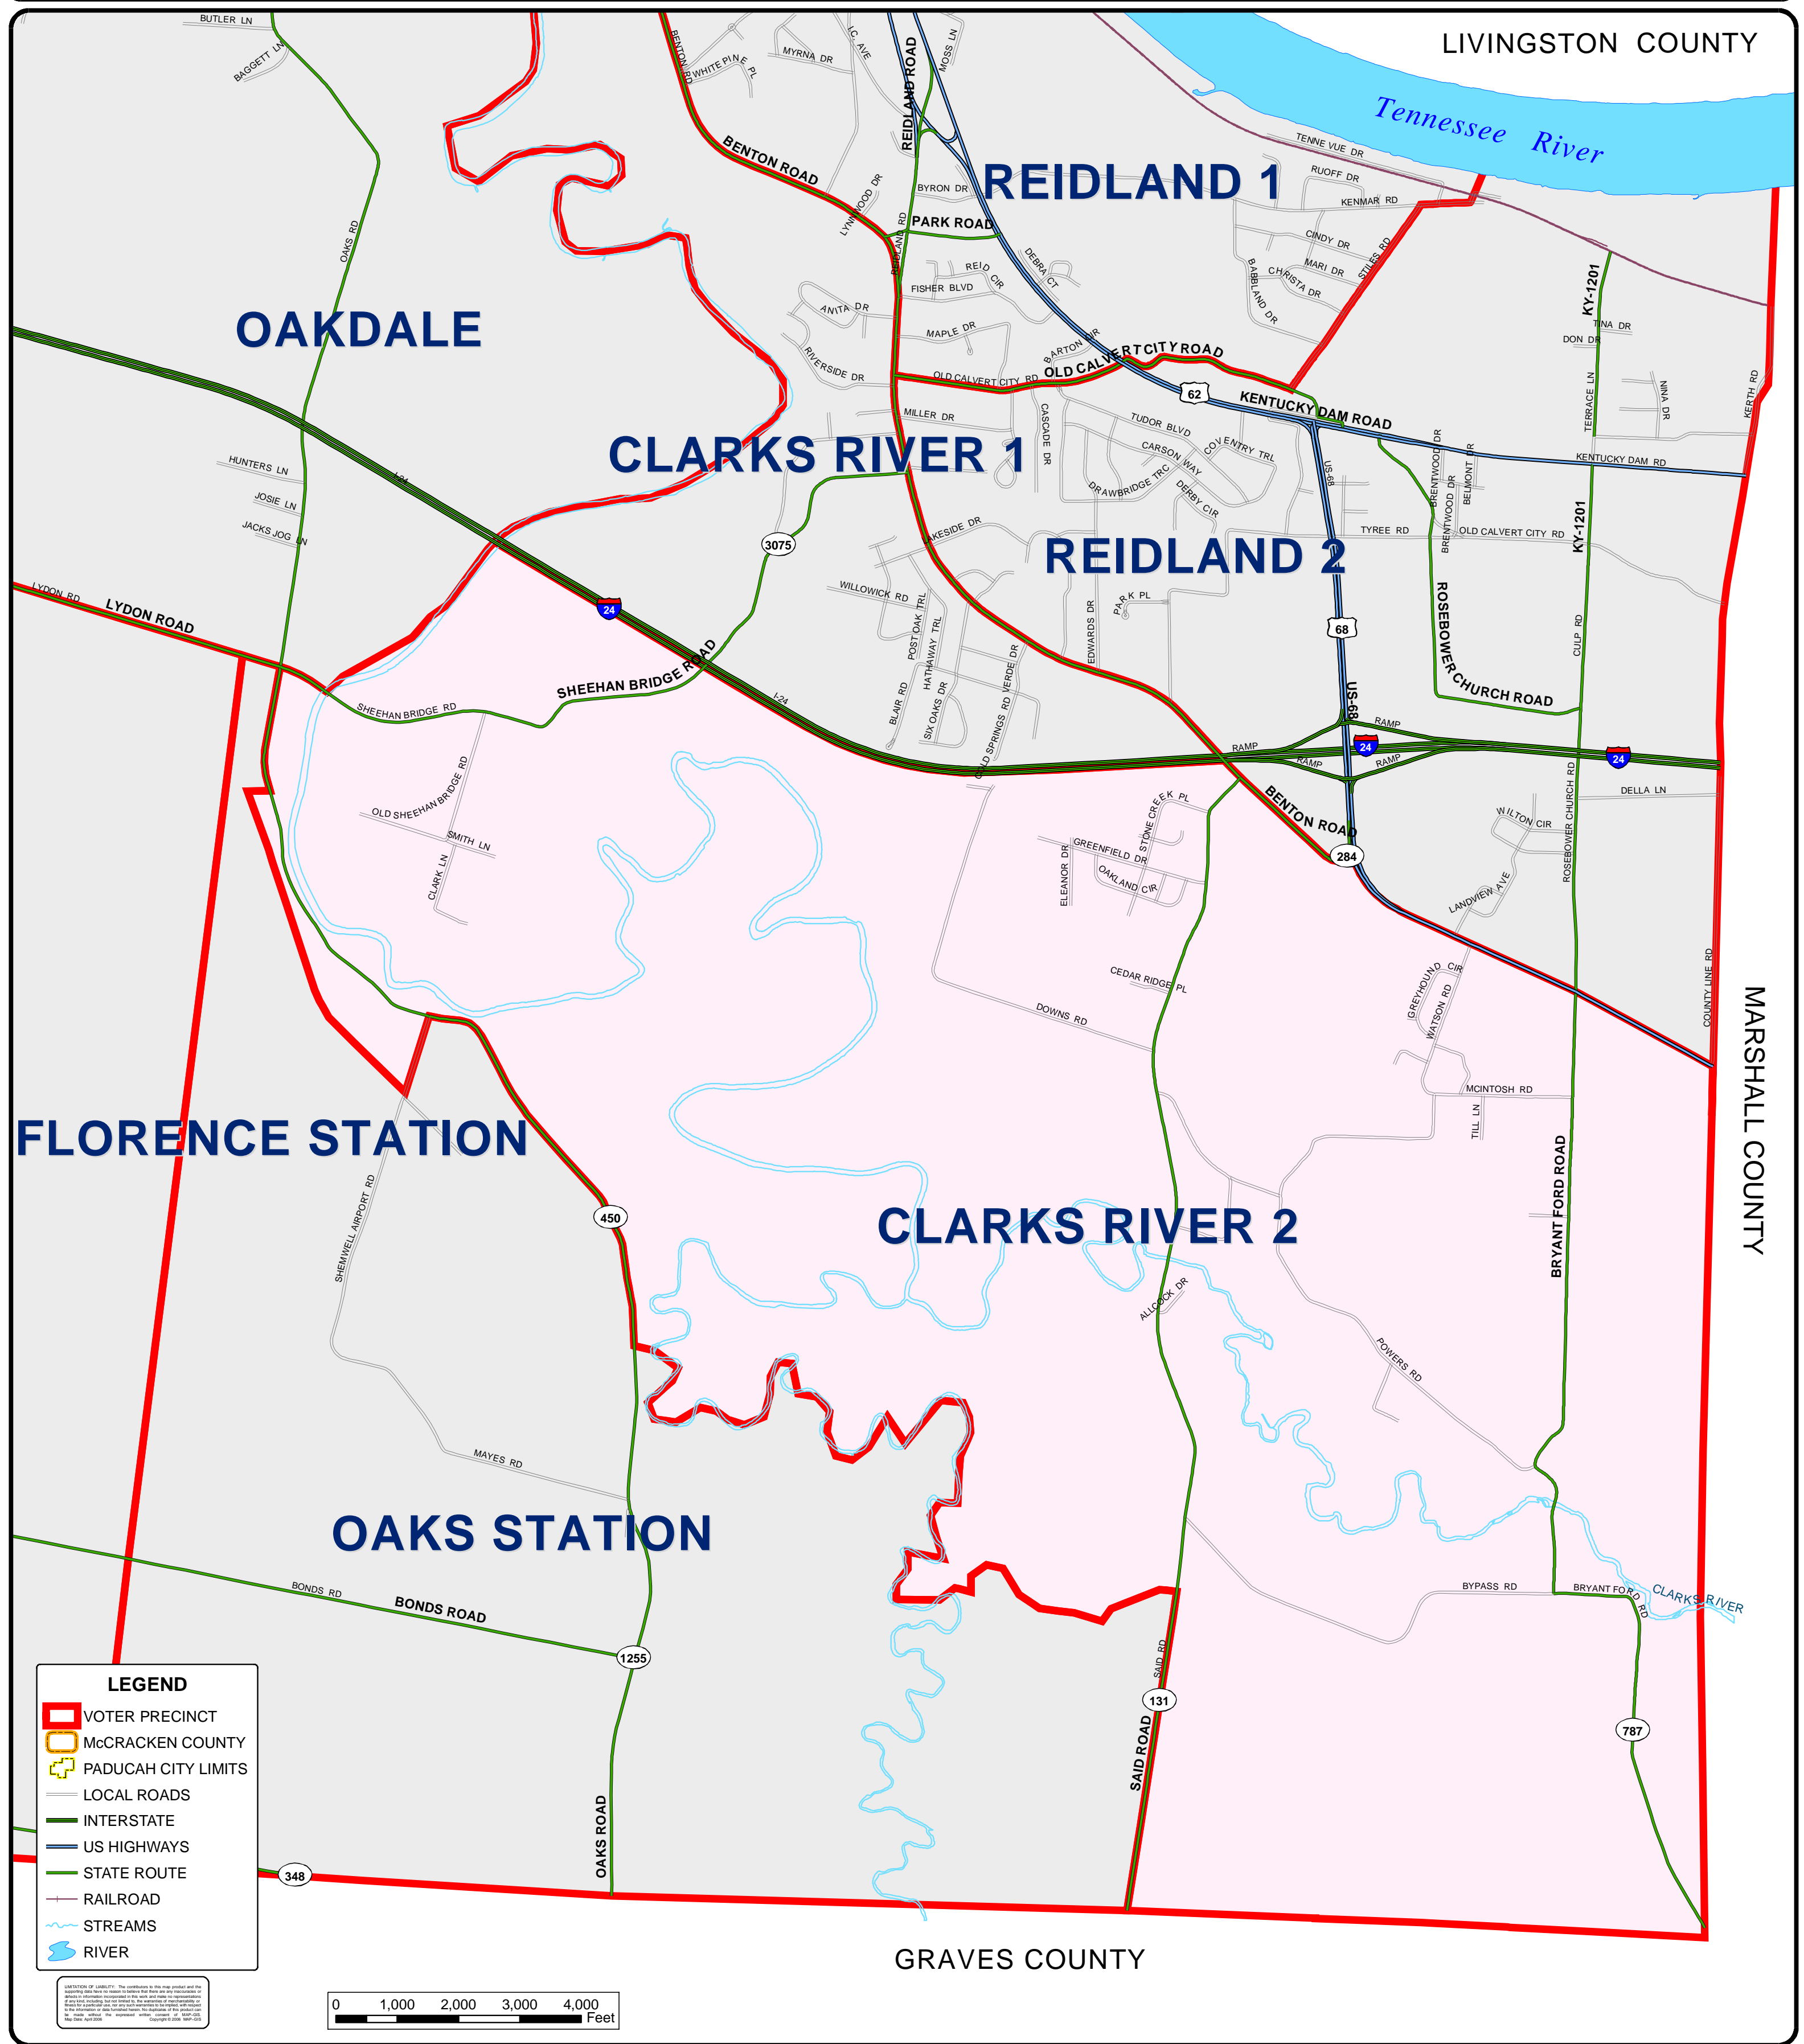

MCCRACKEN COUNTY KENTUCKY

2006 VOTER PRECINCT MAP - CLARKS RIVER 2 -

LEGEND

- VOTER PRECINCT
- MCCRACKEN COUNTY
- PADUCAH CITY LIMITS
- LOCAL ROADS
- INTERSTATE
- US HIGHWAYS
- STATE ROUTE
- RAILROAD
- STREAMS
- RIVER