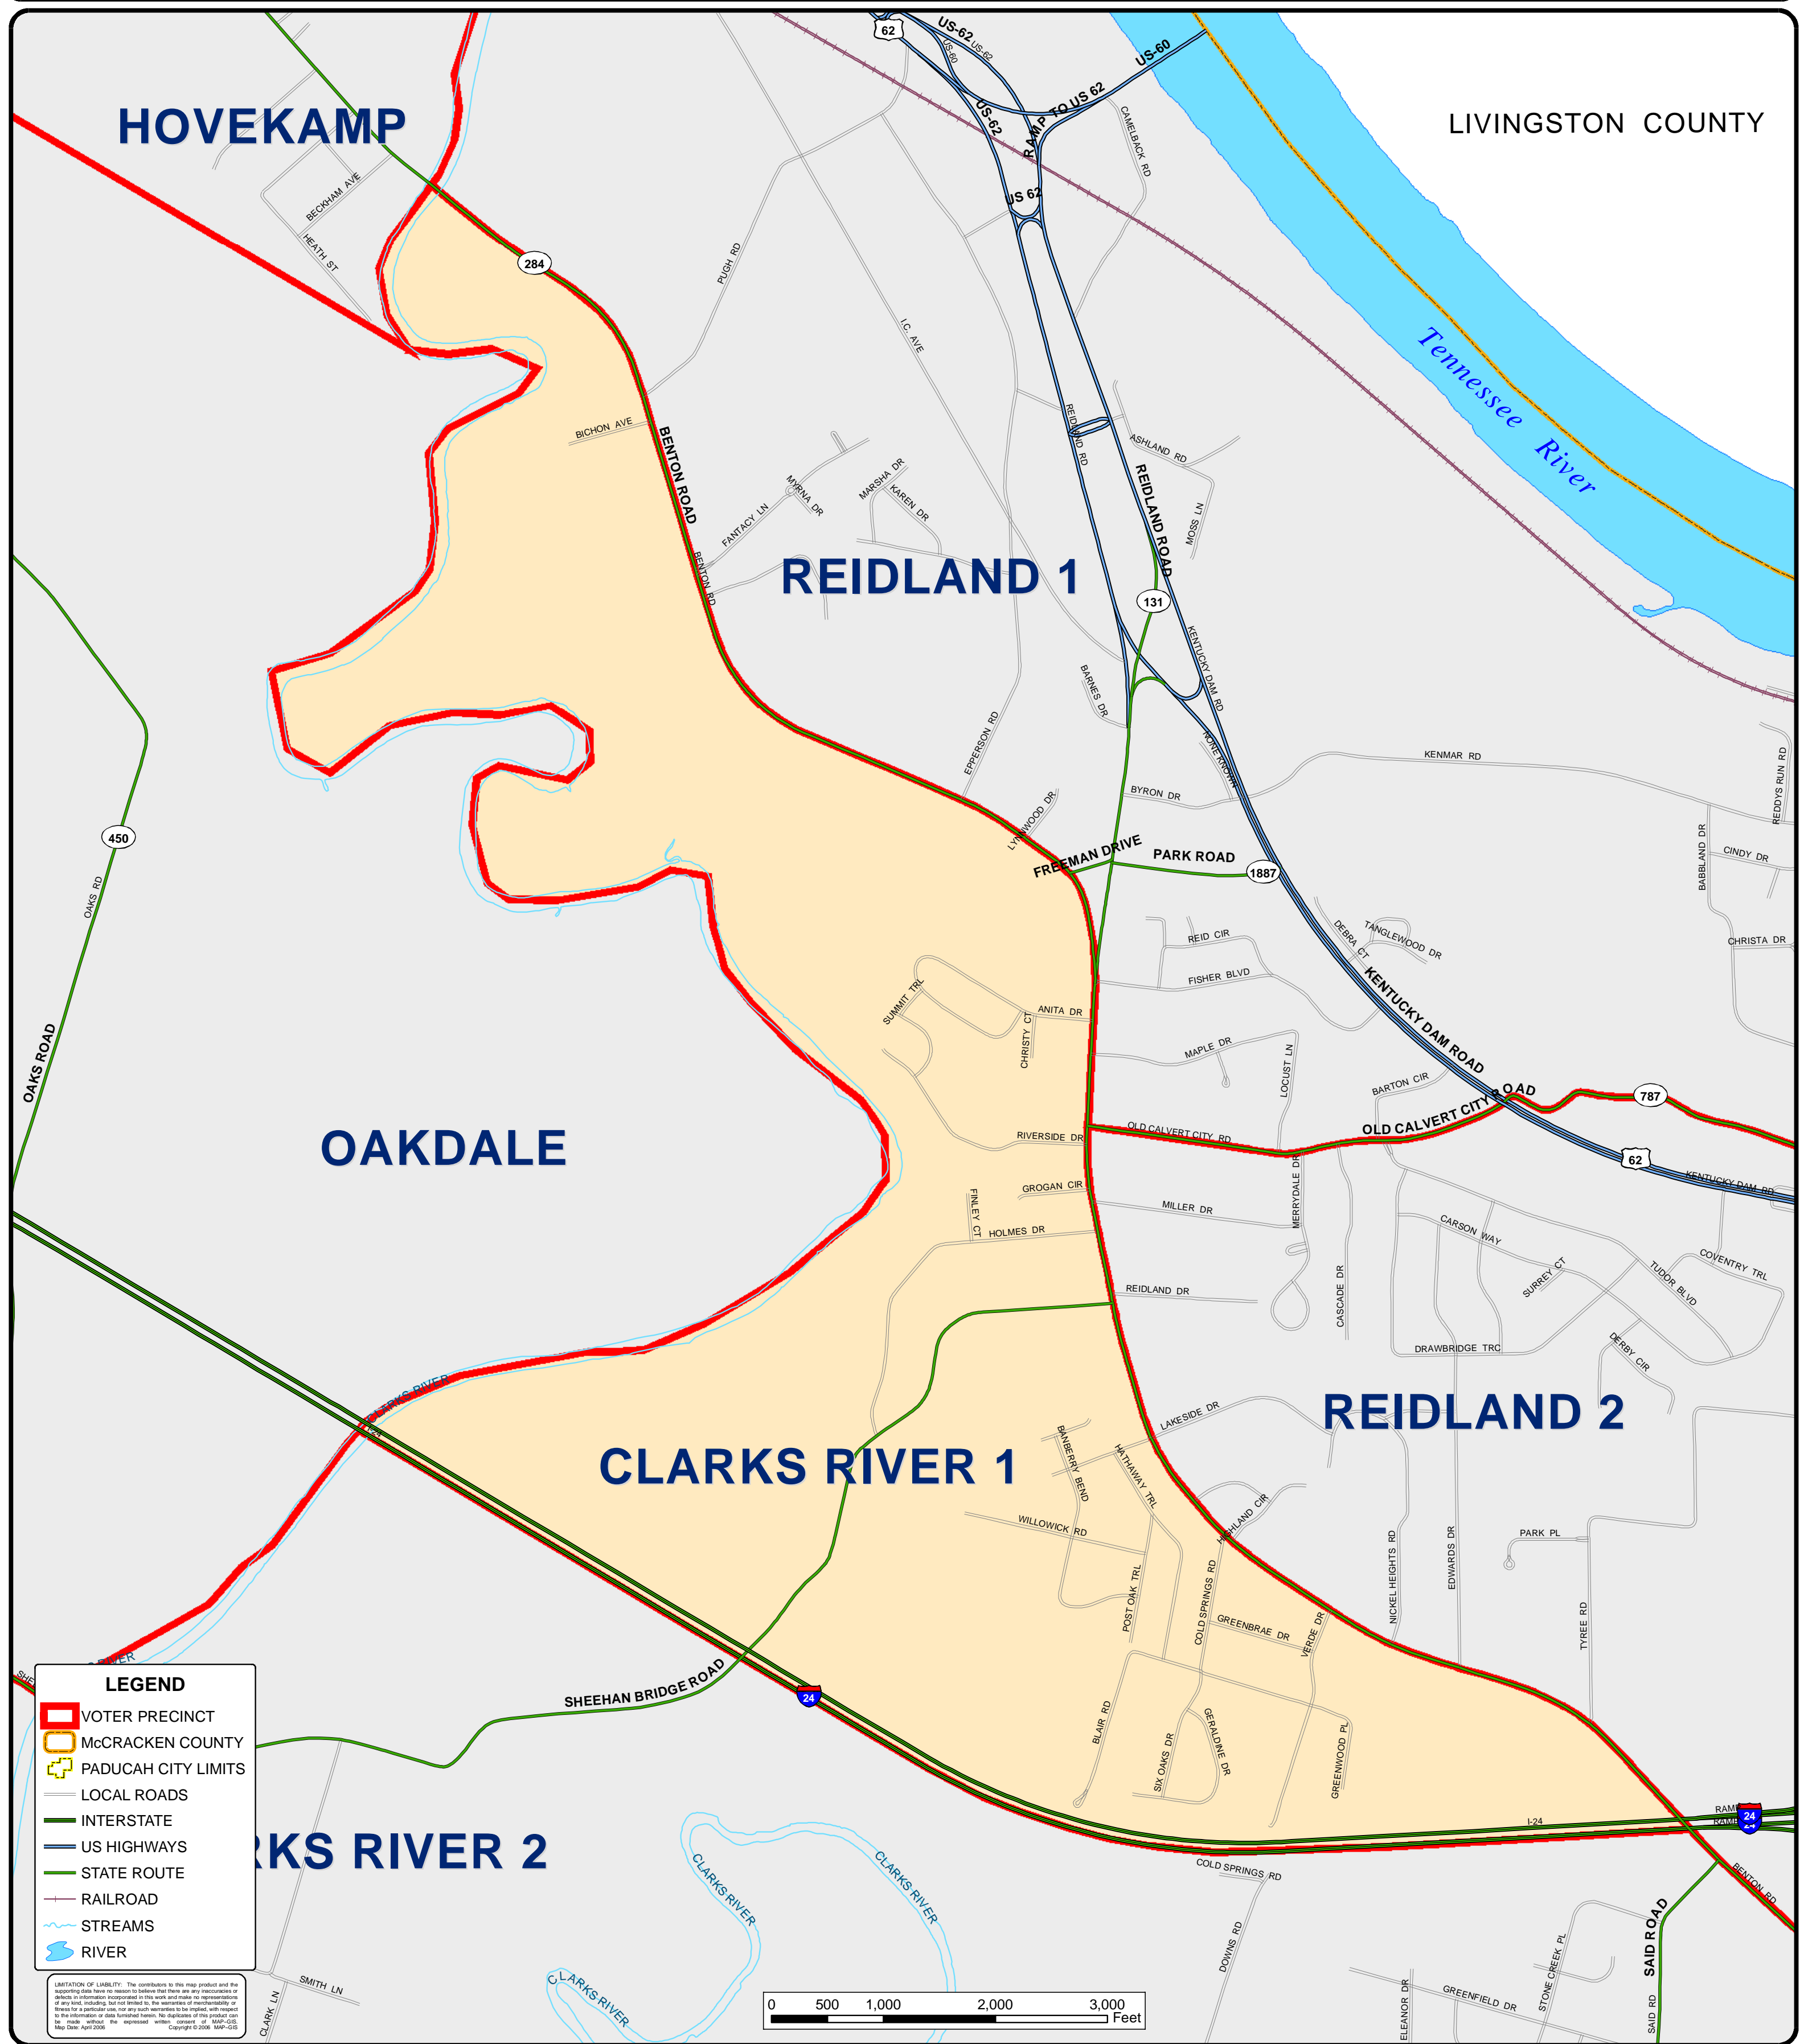

McCRACKEN COUNTY KENTUCKY

2006 VOTER PRECINCT MAP - CLARKS RIVER 1 -

HOVEKAMP

LIVINGSTON COUNTY

REIDLAND 1

OAKDALE

CLARKS RIVER 1

REIDLAND 2

CLARKS RIVER 2

1. **LEGEND**
2. VOTER PRECINCT
   - McCRACKEN COUNTY
   - PADUCAH CITY LIMITS
   - LOCAL ROADS
   - INTERSTATE
   - US HIGHWAYS
   - STATE ROUTE
   - RAILROAD
   - STREAMS
   - RIVER