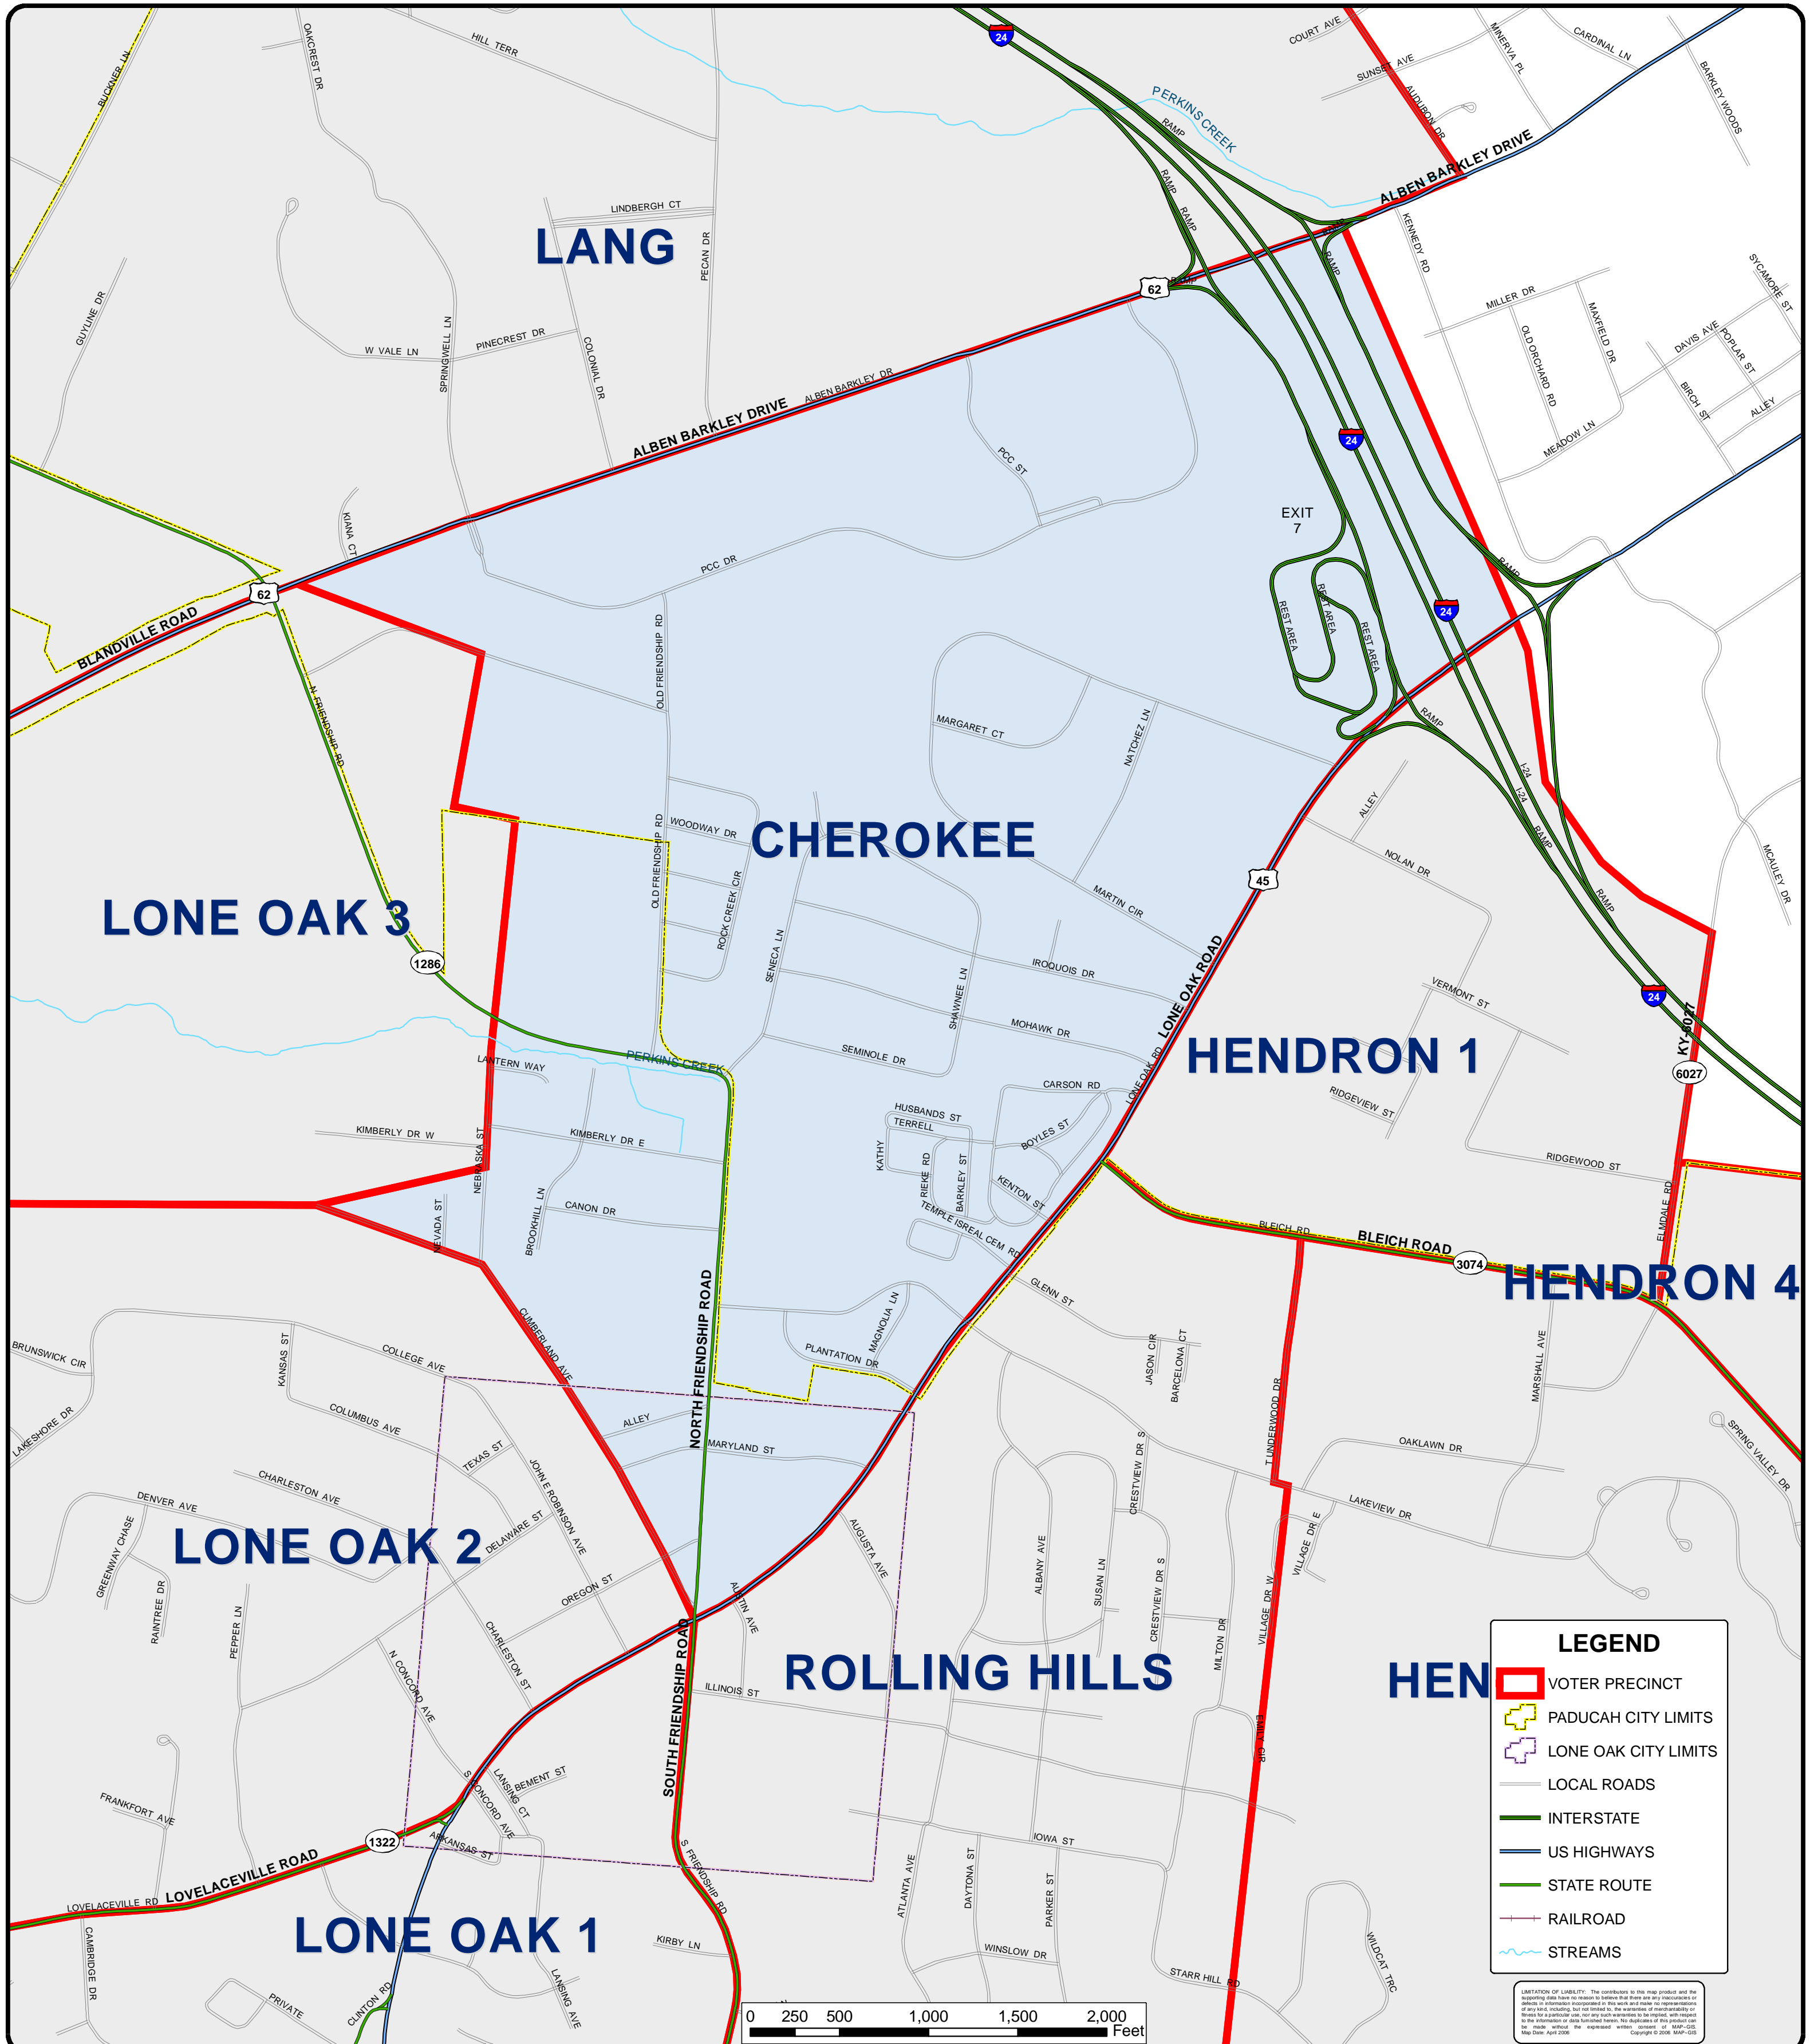

McCRACKEN COUNTY KENTUCKY

2006 VOTER PRECINCT MAP - CHEROKEE -

LEGEND

- VOTER PRECINCT
- PADUCAH CITY LIMITS
- LONE OAK CITY LIMITS
- LOCAL ROADS
- INTERSTATE
- US HIGHWAYS
- STATE ROUTE
- RAILROAD
- STREAMS